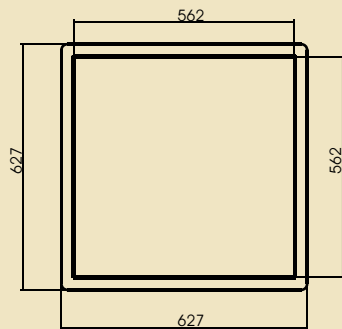

Available models: • CINE-LIFT 8/700

CINE-LIFT

Extension [mm]	700
Capacity [kg]	8
Own weight [kg]	27
Dimensions [mm]	D 627; W 627
Installation space [mm]	217
Max dimensions of projector [mm]	W - 445 D - 470 H - 160
Mounting hole in the ceiling [mm]	590x590
Remote control	• switch key • option: IR, RF, Trigger, RS232
Power supply	SOMFY, 230V 50Hz; 95W
Security	• thermal and overload protection,
Set	• lift; • assembly kit; • switch key; • mounting instruction manual;
Warranty	5 years (power supply)
Producer	VIZ-ART Automation Europe