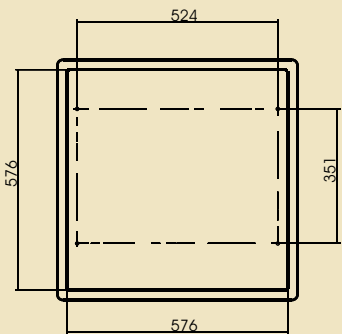

Available models: • CINE-LIFT 8/700

CINE-LIFT

Extension [mm]	700
Capacity [kg]	8
Own weight [kg]	27
Dimensions [mm]	D 627; W 627
Installation space [mm]	217
Max dimensions of projector [mm]	W - 445 D - 470 H - 160
Mounting hole in the ceiling [mm]	590x590
Remote control	• switch key • option: IR, RF, Trigger, RS232
Power supply	SOMFY, 230V 50Hz; 95W
Security	• thermal and overload protection,
Set	• lift; • assembly kit; • switch key; • mounting instruction manual;
Warranty	5 years (power supply)
Producer	VIZ-ART Automation Europe