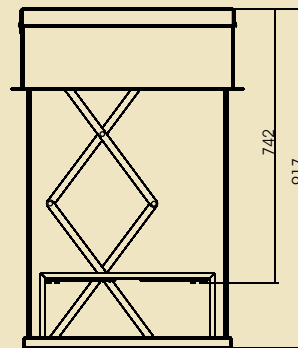

**Functionality:** lift cover hides the projector; accurate positioning; precise settings; quiet operation; Somfy drive; control options: IR and RF remote control, Trigger, RS232.

WWW.VIZ-ART.EU

Newest ceiling mounted projector lift design. Ideal for use in the most elegant home theatre interiors. The interesting lift casing allows for extremely easy installation, while the projector is protected and only slightly visible.

## CINE-LIFT

Extension [mm]	700
Capacity [kg]	8
Own weight [kg]	27
Dimensions [mm]	D 627; W 627
Installation space [mm]	217
Max dimensions of projector [mm]	W - 445 D - 470 H - 160
Mounting hole in the ceiling [mm]	590x590
Remote control	• switch key • option: IR, RF, Trigger, RS232
Power supply	SOMFY, 230V 50Hz; 95W
Security	• thermal and overload protection,
Set	• lift; • assembly kit; • switch key; • mounting instruction manual;
Warranty	5 years (power supply)
Producer	VIZ-ART Automation Europe