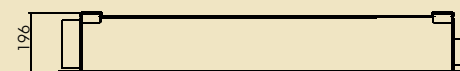

Ceiling lift for mounting a plasma TV horizontally in the ceiling. The TV is invisibly hidden above the ceiling and, at the touch of

a button, descends and stops in a comfortable position. Used for non-standard projects where comfort of use is paramount.

WWW.VIZ-ART.EU

Available models: • CP-LIFT S

CP-LIFT S	
TV dimensions range	to 46"
Capacity [kg]	45
Own weight [kg]	68
Min dimensions of lift space [mm]	W - 1331; H - 960; D - 196
Max dimensions of TV [mm]	W - 1205; H - 730; D - 125
Installation	ceiling
Remote control	<ul style="list-style-type: none"> switch key option: IR, RF, Trigger, RS232
Stop positions	regulated - programmed
Power supply	SOMFY, 230V 50Hz; 180W; 42dB
Security	overload and thermal protection
Set	<ul style="list-style-type: none"> lify elements to mounting TV switch key mounting instruction manual
Warranty	5 years (power supply)
Producer	VIZ-ART Automation Europe