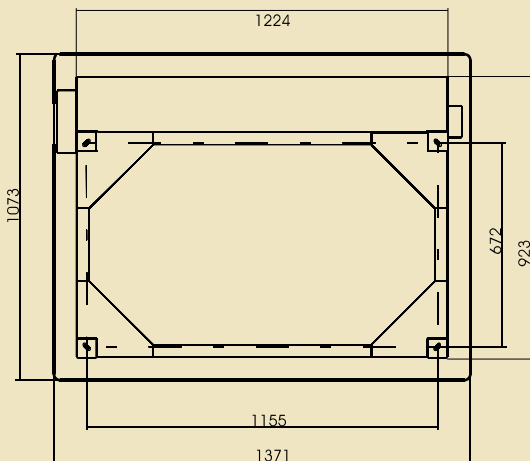

WWW.VIZ-ART.EU

Available models: • CP-LIFT S

CP-LIFT S	
TV dimensions range	to 46"
Capacity [kg]	45
Own weight [kg]	68
Min dimensions of lift space [mm]	W - 1331; H - 960; D - 196
Max dimensions of TV [mm]	W - 1205; H - 730; D - 125
Installation	ceiling
Remote control	<ul style="list-style-type: none"> switch key option: IR, RF, Trigger, RS232
Stop positions	regulated - programmed
Power supply	SOMFY, 230V 50Hz; 180W; 42dB
Security	overload and thermal protection
Set	<ul style="list-style-type: none"> lify elements to mounting TV switch key mounting instruction manual
Warranty	5 years (power supply)
Producer	VIZ-ART Automation Europe