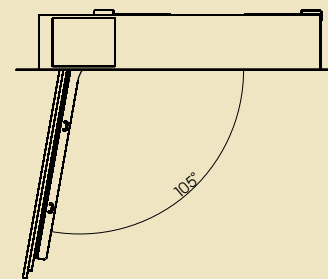

Ceiling lift for mounting a plasma TV horizontally in the ceiling. The TV is invisibly hidden above the ceiling and, at the touch of

a button, descends and stops in a comfortable position. Used for non-standard projects where comfort of use is paramount.

WWW.VIZ-ART.EU

Available models: • CP-LIFT S

CP-LIFT S	
TV dimensions range	to 46"
Capacity [kg]	45
Own weight [kg]	68
Min dimensions of lift space [mm]	W - 1331; H - 960; D - 196
Max dimensions of TV [mm]	W - 1205; H - 730; D - 125
Installation	ceiling
Remote control	<ul style="list-style-type: none"> switch key option: IR, RF, Trigger, RS232
Stop positions	regulated - programmed
Power supply	SOMFY, 230V 50Hz; 180W; 42dB
Security	overload and thermal protection
Set	<ul style="list-style-type: none"> lify elements to mounting TV switch key mounting instruction manual
Warranty	5 years (power supply)
Producer	VIZ-ART Automation Europe