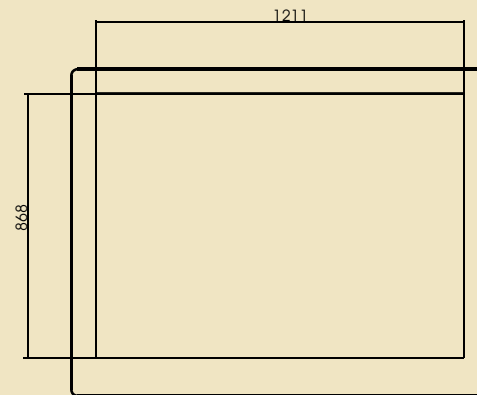

WWW.VIZ-ART.EU

Available models: • CP-LIFT S

CP-LIFT S	
TV dimensions range	to 46"
Capacity [kg]	45
Own weight [kg]	68
Min dimensions of lift space [mm]	W - 1331; H - 960; D - 196
Max dimensions of TV [mm]	W - 1205; H - 730; D - 125
Installation	ceiling
Remote control	<ul style="list-style-type: none"> switch key option: IR, RF, Trigger, RS232
Stop positions	regulated - programmed
Power supply	SOMFY, 230V 50Hz; 180W; 42dB
Security	overload and thermal protection
Set	<ul style="list-style-type: none"> lify elements to mounting TV switch key mounting instruction manual
Warranty	5 years (power supply)
Producer	VIZ-ART Automation Europe