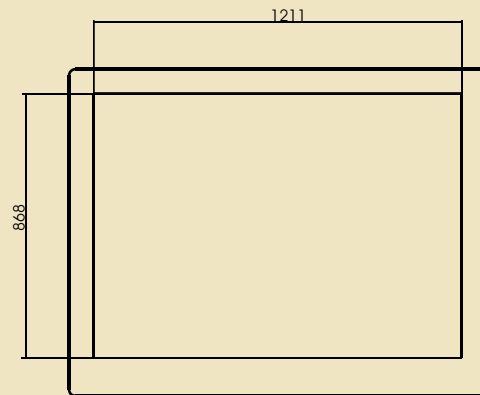

Ceiling lift for mounting a plasma TV horizontally in the ceiling. The TV is invisibly hidden above the ceiling and, at the touch of

a button, descends and stops in a comfortable position. Used for non-standard projects where comfort of use is paramount.