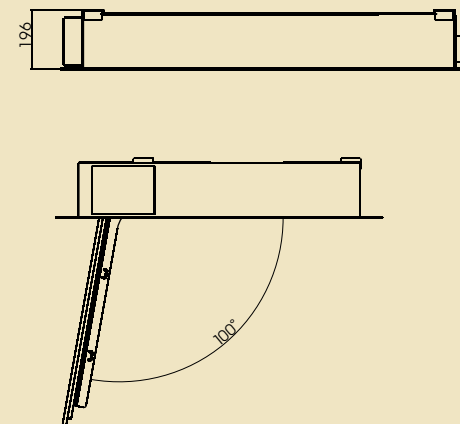

Ceiling lift for mounting a plasma TV horizontally in the ceiling. The TV is invisibly hidden above the ceiling and, at the touch of

a button, descends and stops in a comfortable position. Used for non-standard projects where comfort of use is paramount.

## CP-LIFT 46

Extension [mm]	to 46"
Capacity [kg]	70
Own weight [kg]	68
Installation	• ceiling
Control system	• switch key • option: IR, RF, Trigger, RS232