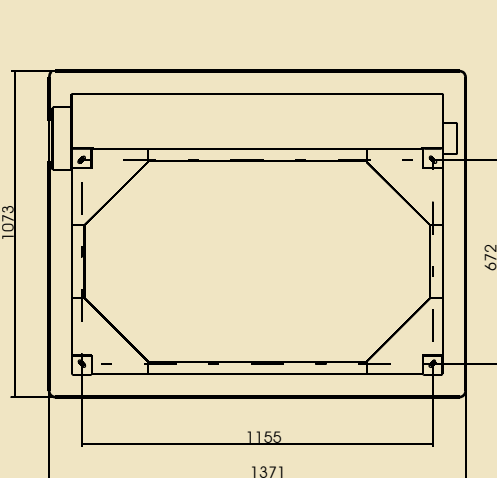

Available models: • CP-LIFT 46

CP-LIFT 46

Extension [mm]	to 46"
Capacity [kg]	70
Own weight [kg]	68
Installation	• ceiling
Control system	• switch key • option: IR, RF, Trigger, RS232