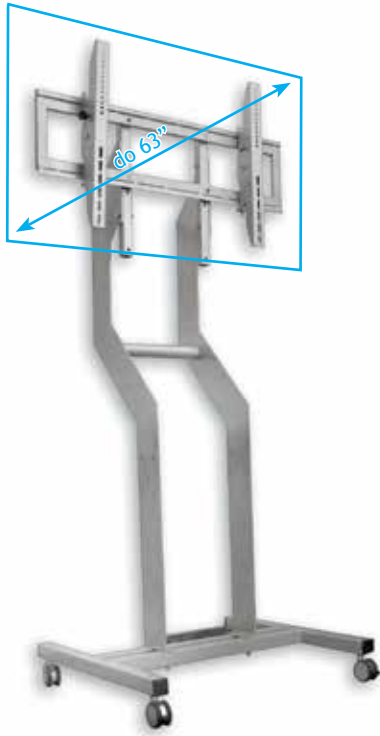

# LIBRA Mobil Stand

**Advantages:** stabile universal stand for LCD/TV and monitors. Stand with wheels dedicated to monitors up to 75kg. For commercial installations.

**Functionality:** easy installation; reliable and stable construction; universal mounting for LCD/TV; Stand with wheels; optional shelf available; Capacity up to 75kg.; RAL powder coating.

Universal mobile stand for plasma and LCD monitors/TV up to 63 inches diagonal. Used

in many professional applications. Valued for stability, design and convenience of use.

Available models: • LIBRA Mobil

LIBRA Mobil Stand	
Capacity [kg]	75
Own weight [kg]	30
Dimensions [mm]	D - 350 W - 820 H - 1758
Cables management	inside mount hiding cables
Security	stable installation system
Set	• stand; • mounting instruction manual;
Warranty	2 years
Producer	VIZ-ART Automation Europe