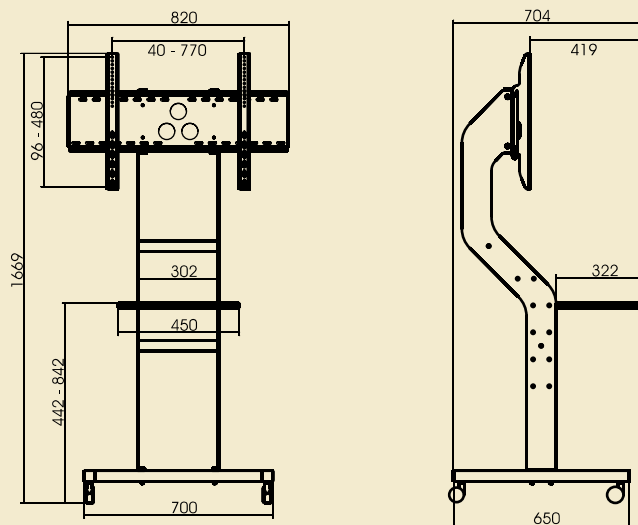

Universal mobile stand for plasma and LCD monitors/TV up to 63 inches diagonal. Used

in many professional applications. Valued for stability, design and convenience of use.

Available models: • LIBRA Mobil

LIBRA Mobil Stand	
Capacity [kg]	75
Own weight [kg]	30
Dimensions [mm]	D - 350 W - 820 H - 1758
Cables management	inside mount hiding cables
Security	stable installation system
Set	• stand; • mounting instruction manual;
Warranty	2 years
Producer	VIZ-ART Automation Europe