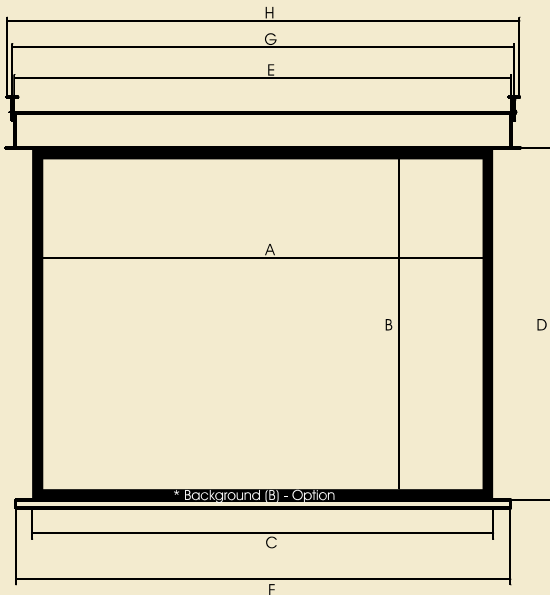

Screens for installation over a ceiling. Models selected for projects, where the elements of the theatre are to be visible as little as possible. The screen slides out of the ceiling at the time of projection

and the casing remains almost imperceptible. Easy installation at each stage of AV room furnishing.

\*C = A + 100  
\*D = B + 100  
E = C + 59  
F = C + 20  
G = C + 83  
H = C + 135

The gap in the ceiling:  
152 x C + 80

Width (cm)	Size (mm)					
	4:3		16:9		16:10	
	C	D	C	D	C	D
MASKED 200	2000	1500	2000	1130	2000	1250
MASKED 220	2200	1650	2200	1240	2200	1380
MASKED 240	2400	1800	2400	1350	2400	1500
MASKED 260	2600	1950	2600	1470	2600	1630
MASKED 280	2800	2100	2800	1580	2800	1750
MASKED 300	3000	2250	3000	1690	3000	1880
MASKED 350	3500	2630	3500	1970	3500	2190
MASKED 380	3800	2850	3800	2140	3800	2380