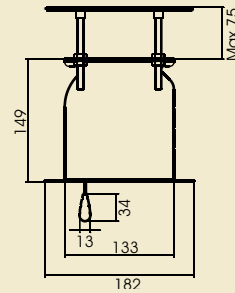

and the casing remains almost imperceptible. Easy installation at each stage of AV room furnishing.

\*C = A + 100  
\*D = B + 100  
E = C + 59  
F = C + 20  
G = C + 83  
H = C + 135

The gap in the ceiling:  
152 x C + 80

Width (cm)	Size (mm)					
	4:3		16:9		16:10	
	C	D	C	D	C	D
MASKED 200	2000	1500	2000	1130	2000	1250
MASKED 220	2200	1650	2200	1240	2200	1380
MASKED 240	2400	1800	2400	1350	2400	1500
MASKED 260	2600	1950	2600	1470	2600	1630
MASKED 280	2800	2100	2800	1580	2800	1750
MASKED 300	3000	2250	3000	1690	3000	1880
MASKED 350	3500	2630	3500	1970	3500	2190
MASKED 380	3800	2850	3800	2140	3800	2380