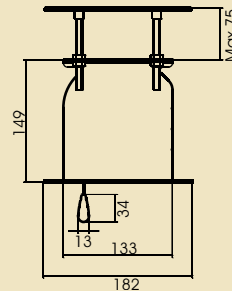

$$C = A + 100$$

$$D = B + 100$$

$$E = A + 314$$

$$F = A + 280$$

$$G = A + 339$$

$$H = A + 390$$

The gap in the ceiling:
152 x C + 250