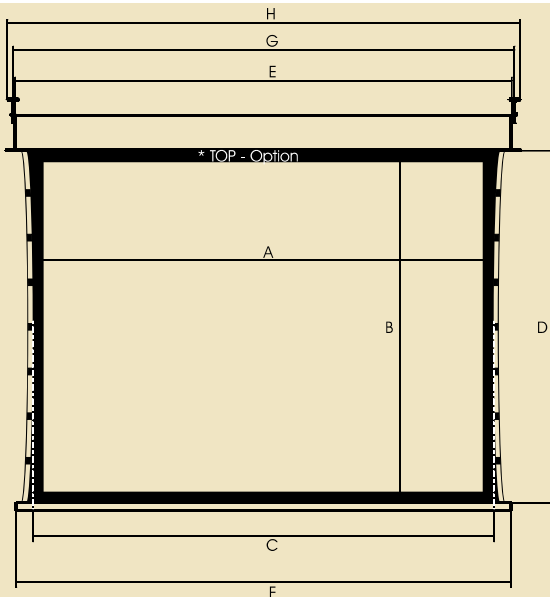

$$C = A + 100$$

$$D = B + 100$$

$$E = A + 314$$

$$F = A + 280$$

$$G = A + 339$$

$$H = A + 390$$

The gap in the ceiling:
152 x C + 250