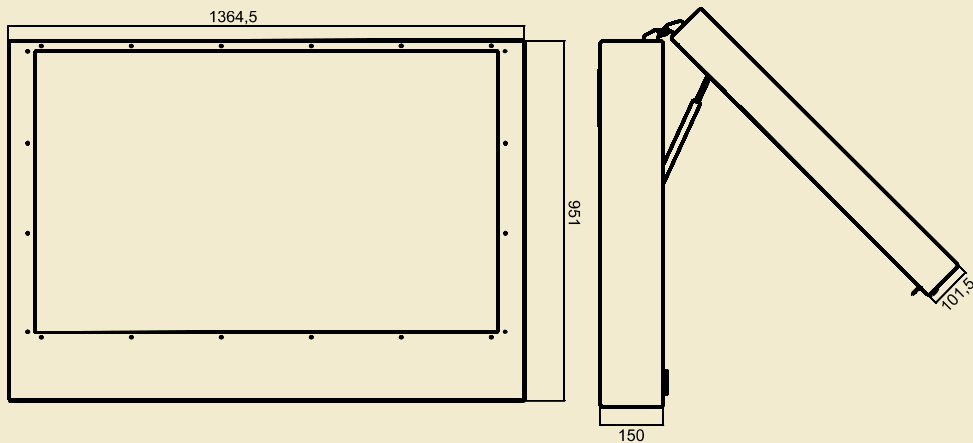

OUTDOOR Enclosure: S / M / L

Advantages: Outdoor Enclosures are sealed to IP55 and durable against the extreme weather conditions. Available in sizes from 46" up to 65". DS player and additional accessories can be installed in enclosure. Almost every LCD TV or monitor can be turned in outdoor display system. Temperature inside is controlled thermostatically.

- Available models:
- OUTDOOR Enclosure S
 - OUTDOOR Enclosure M
 - OUTDOOR Enclosure L

OUTDOOR Enclosure: S / M / L	
Dimensions [mm]	M: H - 874; W - 1365; D - 154+101,5
Enclosure options	Outdoor
Temperatue range	(-20°C - + 35°C)
Window type	Anti-Reflective polycarbonate
Universal mounting screen (internal)	VESA standard all type
Dual security locks	yes
Surge protected power	yes
Internal heater (thermally controlled)	yes
Filter cooling system	yes
Protection	IP 54
Power supply	230V - 50Hz