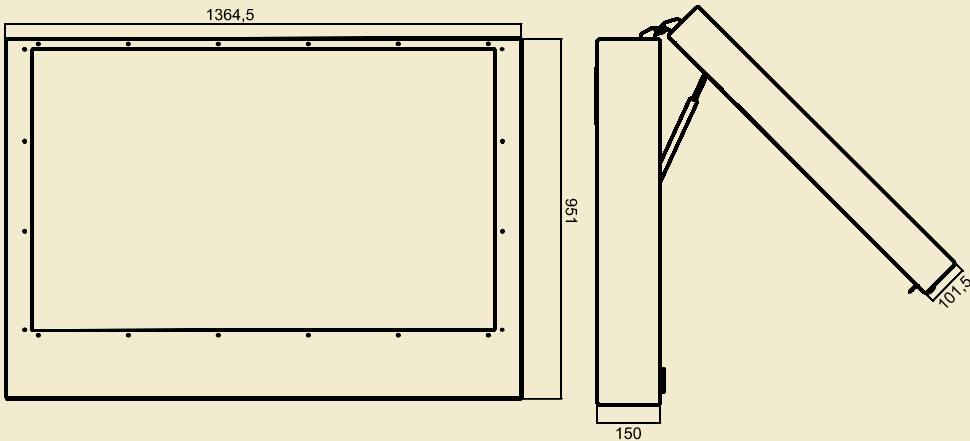

OUTDOOR Enclosure: S / M / L

Advantages: Outdoor Enclosures are sealed to IP55 and durable against the extreme weather conditions. Available in sizes from 46" up to 65". DS player and additional accessories can be installed in enclosure. Almost every LCD TV or monitor can be turned in outdoor display system. Temperature inside is controlled thermostatically.

- Available models:
- OUTDOOR Enclosure S
 - OUTDOOR Enclosure M
 - OUTDOOR Enclosure L

OUTDOOR Enclosure: S / M / L	
Dimensions [mm]	M: H - 874; W - 1365; D - 154+101,5
Enclosure options	Outdoor
Temperatue range	(-20°C - + 35°C)
Window type	Anti-Reflective polycarbonate
Universal mounting screen (internal)	VESA standard all type
Dual security locks	yes
Surge protected power	yes
Internal heater (thermally controlled)	yes
Filter cooling system	yes
Protection	IP 54
Power supply	230V - 50Hz