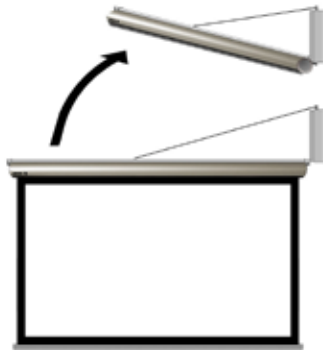

# SCREEN-LIFT

**Advantages:** tilts a screen with a width from 160 cm to 350 cm, exposing the presbytery at the end of the projection. Introduces AV technology to the interior of a church and historic interiors.

**Functionality:** quiet operation; adjustable settings; easy operation; solid construction; stable for screens between 160 - 350 cm; 230V power supply; control options - IR, RF remote control, Trigger, RS232.

System for tilting a projection screen in the direction of a wall that is often used in churches. After a text is shown on the screen, it is

rolled up and reveals the presbytery, preserving space. Received an award for innovation at the Sacro Expo Fair.