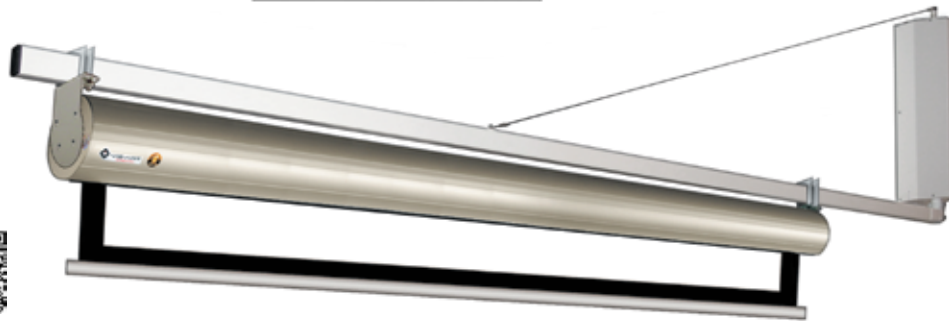

# SCREEN-LIFT

**Advantages:** tilts a screen with a width from 160 cm to 350 cm, exposing the presbytery at the end of the projection. Introduces AV technology to the interior of a church and historic interiors.

**Functionality:** quiet operation; adjustable settings; easy operation; solid construction; stable for screens between 160 - 350 cm; 230V power supply; control options - IR, RF remote control, Trigger, RS232.

System for tilting a projection screen in the direction of a wall that is often used in churches. After a text is shown on the screen, it is

rolled up and reveals the presbytery, preserving space. Received an award for innovation at the Sacro Expo Fair.

Available models: • SCREEN-LIFT

Screen SCREEN-LIFT	
Max. width of base [cm]	350
Capacity [kg]	25
Own weight [kg]	8 - 12
Installation	wall
Control system	<ul style="list-style-type: none"> <li>• switch key</li> <li>• option: IR RF, Trigger 5-30V,</li> </ul>
Power supply	SOMFY, 230V 50Hz; 180W; 42dB
Security	thermal and overload protection,
Set	<ul style="list-style-type: none"> <li>• lift;</li> <li>• mounting instruction manual;</li> <li>• switch key;</li> <li>• assembly kit;</li> </ul>
Warranty	2 years (power supply)
Producer	VIZ-ART Automation Europe