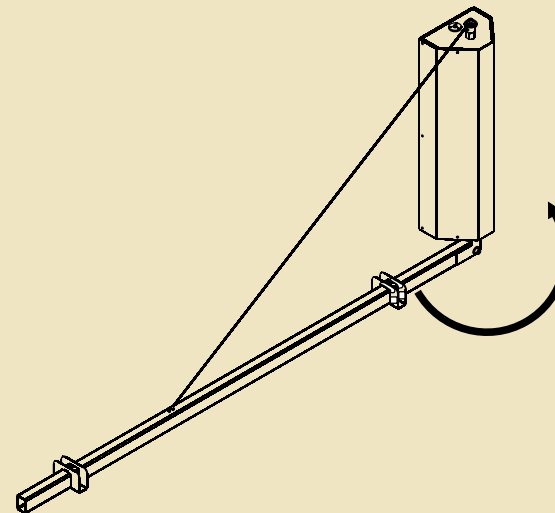

# SCREEN-LIFT

**Advantages:** tilts a screen with a width from 160 cm to 350 cm, exposing the presbytery at the end of the projection. Introduces AV technology to the interior of a church and historic interiors.

**Functionality:** quiet operation; adjustable settings; easy operation; solid construction; stable for screens between 160 - 350 cm; 230V power supply; control options - IR, RF remote control, Trigger, RS232.

System for tilting a projection screen in the direction of a wall that is often used in churches. After a text is shown on the screen, it is

rolled up and reveals the presbytery, preserving space. Received an award for innovation at the Sacro Expo Fair.