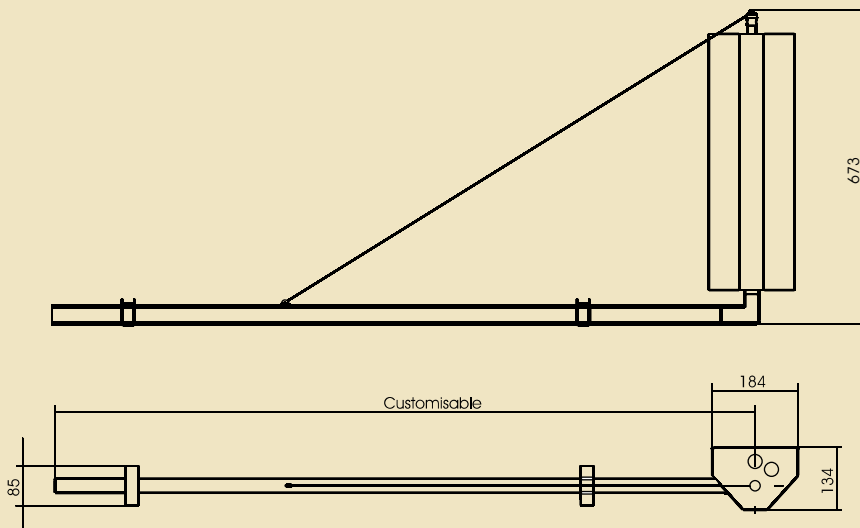

# SCREEN-LIFT

**Advantages:** tilts a screen with a width from 160 cm to 350 cm, exposing the presbytery at the end of the projection. Introduces AV technology to the interior of a church and historic interiors.

**Functionality:** quiet operation; adjustable settings; easy operation; solid construction; stable for screens between 160 - 350 cm; 230V power supply; control options - IR, RF remote control, Trigger, RS232.

System for tilting a projection screen in the direction of a wall that is often used in churches. After a text is shown on the screen, it is

rolled up and reveals the presbytery, preserving space. Received an award for innovation at the Sacro Expo Fair.

Available models: • SCREEN-LIFT

Screen SCREEN-LIFT	
Max. width of base [cm]	350
Capacity [kg]	25
Own weight [kg]	8 - 12
Installation	wall
Control system	<ul style="list-style-type: none"> <li>• switch key</li> <li>• option: IR RF, Trigger 5-30V,</li> </ul>
Power supply	SOMFY, 230V 50Hz; 180W; 42dB
Security	thermal and overload protection,
Set	<ul style="list-style-type: none"> <li>• lift;</li> <li>• mounting instruction manual;</li> <li>• switch key;</li> <li>• assembly kit;</li> </ul>
Warranty	2 years (power supply)
Producer	VIZ-ART Automation Europe