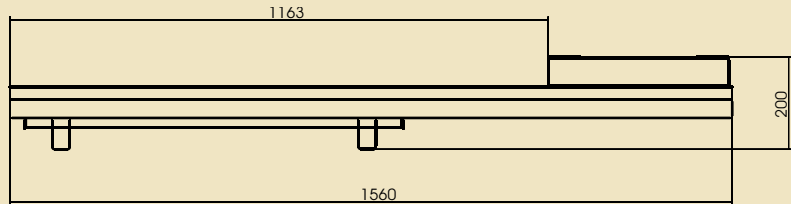

SIDE-LIFT

Advantages of the lift: used in original projects with a TV that slides out horizontally, where comfortable use and high quality are important. SIDE-lift is chosen for modern interiors.

Functionality: precise and quiet operation; a part of the piece of furniture moves when the TV slides out; high precision of settings; Somfy drive; control options: IR and RF, Trigger and RS232.

Horizontal lift for plasma and LCD television sets that slides them out of the side of a piece of furniture, enclosure or partition wall (horizontally). Meets the expectations of users

and designers, and is practised in interesting interior designs with a TV that slides out of a fitting.

WWW.VIZ-ART.EU

Available models: • SIDE-LIFT 65

SIDE-LIFT 65	
TV dimensions range	to 65"
Capacity [kg]	50
Own weight [kg]	25
Extension [mm]	1400
Installation	<ul style="list-style-type: none"> • wall • furnitures
Remote control	<ul style="list-style-type: none"> • switch key • option: IR, RF, Trigger, RS232
Stop positions	regulated - programmed
Power supply	SOMFY, 230V 50Hz; 190W
Security	<ul style="list-style-type: none"> • mechanism inside • certificates CE
Set	<ul style="list-style-type: none"> • lift • elements to mounting TV • mounting instruction manual
Warranty	2 years (power supply)
Producer	VIZ-ART Automation Europe