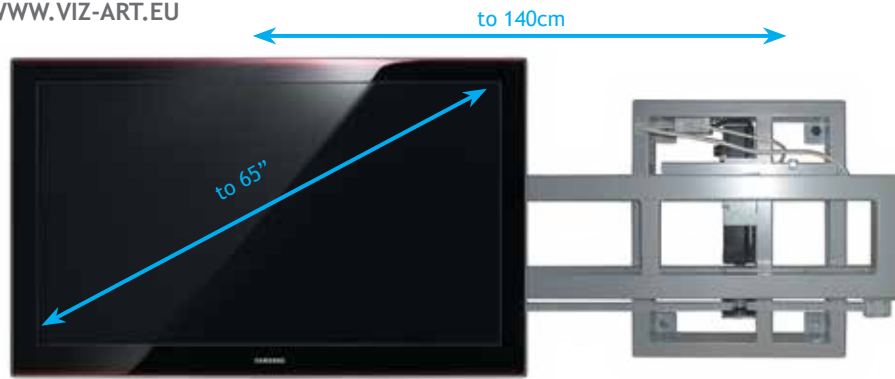

SIDE-LIFT

Advantages of the lift: used in original projects with a TV that slides out horizontally, where comfortable use and high quality are important. SIDE-lift is chosen for modern interiors.

Functionality: precise and quiet operation; a part of the piece of furniture moves when the TV slides out; high precision of settings; Somfy drive; control options: IR and RF, Trigger and RS232.

Horizontal lift for plasma and LCD television sets that slides them out of the side of a piece of furniture, enclosure or partition wall (horizontally). Meets the expectations of users

and designers, and is practised in interesting interior designs with a TV that slides out of a fitting.

WWW.VIZ-ART.EU

Available models: • SIDE-LIFT 65

SIDE-LIFT 65	
TV dimensions range	to 65"
Capacity [kg]	50
Own weight [kg]	25
Extension [mm]	1400
Installation	<ul style="list-style-type: none"> • wall • furnitures
Remote control	<ul style="list-style-type: none"> • switch key • option: IR, RF, Trigger, RS232
Stop positions	regulated - programmed
Power supply	SOMFY, 230V 50Hz; 190W
Security	<ul style="list-style-type: none"> • mechanism inside • certificates CE
Set	<ul style="list-style-type: none"> • lift • elements to mounting TV • mounting instruction manual
Warranty	2 years (power supply)
Producer	VIZ-ART Automation Europe