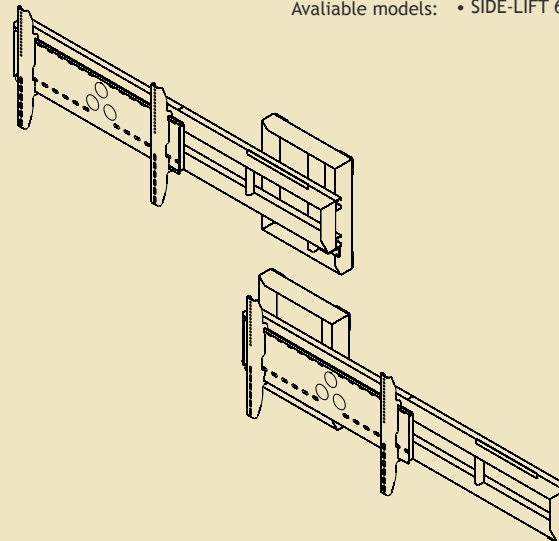

SIDE-LIFT

Advantages of the lift: used in original projects with a TV that slides out horizontally, where comfortable use and high quality are important. SIDE-lift is chosen for modern interiors.

Functionality: precise and quiet operation; a part of the piece of furniture moves when the TV slides out; high precision of settings; Somfy drive; control options: IR and RF, Trigger and RS232.

Horizontal lift for plasma and LCD television sets that slides them out of the side of a piece of furniture, enclosure or partition wall (horizontally). Meets the expectations of users

and designers, and is practised in interesting interior designs with a TV that slides out of a fitting.

WWW.VIZ-ART.EU

Available models: • SIDE-LIFT 65

SIDE-LIFT 65	
TV dimensions range	to 65"
Capacity [kg]	50
Own weight [kg]	25
Extension [mm]	1400
Installation	<ul style="list-style-type: none"> • wall • furnitures
Remote control	<ul style="list-style-type: none"> • switch key • option: IR, RF, Trigger, RS232
Stop positions	regulated - programmed
Power supply	SOMFY, 230V 50Hz; 190W
Security	<ul style="list-style-type: none"> • mechanism inside • certificates CE
Set	<ul style="list-style-type: none"> • lift • elements to mounting TV • mounting instruction manual
Warranty	2 years (power supply)
Producer	VIZ-ART Automation Europe