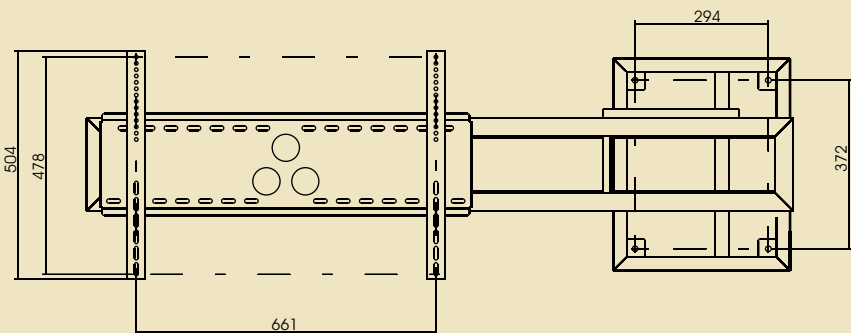

SIDE-LIFT

Advantages of the lift: used in original projects with a TV that slides out horizontally, where comfortable use and high quality are important. SIDE-lift is chosen for modern interiors.

Functionality: precise and quiet operation; a part of the piece of furniture moves when the TV slides out; high precision of settings; Somfy drive; control options: IR and RF, Trigger and RS232.

Horizontal lift for plasma and LCD television sets that slides them out of the side of a piece of furniture, enclosure or partition wall (horizontally). Meets the expectations of users

and designers, and is practised in interesting interior designs with a TV that slides out of a fitting.

WWW.VIZ-ART.EU

Available models: • SIDE-LIFT 65

SIDE-LIFT 65	
TV dimensions range	to 65"
Capacity [kg]	50
Own weight [kg]	25
Extension [mm]	1400
Installation	<ul style="list-style-type: none"> • wall • furnitures
Remote control	<ul style="list-style-type: none"> • switch key • option: IR, RF, Trigger, RS232
Stop positions	regulated - programmed
Power supply	SOMFY, 230V 50Hz; 190W
Security	<ul style="list-style-type: none"> • mechanism inside • certificates CE
Set	<ul style="list-style-type: none"> • lift • elements to mounting TV • mounting instruction manual
Warranty	2 years (power supply)
Producer	VIZ-ART Automation Europe