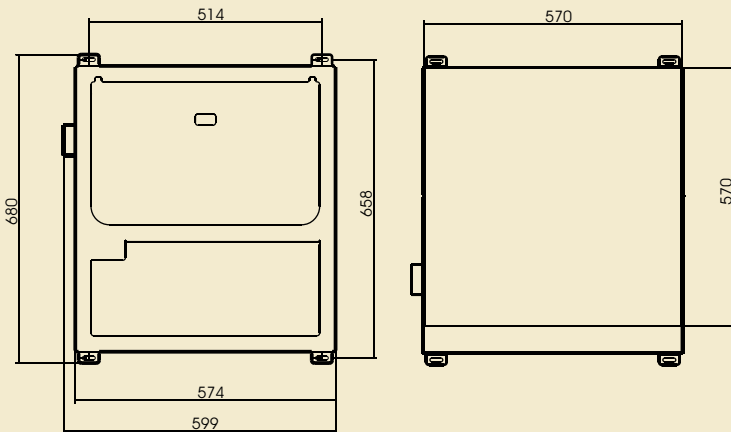

SIMPLE Slim

Advantages of the lift: the minimum height of the lift allows the projector to be installed together with the lift in an 8 cm space above the ceiling.

Functionality: elegance and free space in the interior; ease of use; accurate positioning and settings; adjustable limit switches; Somfy drive; control options: IR and RF remote control, Trigger and RS232.

Ceiling lift for projectors with an exceptionally a small height - only 1.6 cm when closed. Chosen for many AV setups in conference rooms. The projector simply descends from the ceiling for the presentation time.

- Available models:
- SIMPLE Slim 15/350 (a);
 - SIMPLE Slim 15/720 (b);
 - SIMPLE Slim 15/1100 (c);
 - SIMPLE Slim 15/1440 (d);

SIMPLE Slim: a: 15/350; b: 15/720; c:15.1100; d: 1440

Extension [mm]	a: 350; b: 720; c:1100; d: 1440
Capacity [kg]	15
Dimensions [mm]	D 680; W 608
Installation space [mm]	H projector + a: 16; b: 34 c: 52; d: 69
Max dimensions of projector [mm]	W - 460; D - optimal 536; H - without limit
Mounting hole in the ceiling[mm]	575x575
Remote control	• wall switch • option: IR, RF, Trigger, RS232
Continuous functioning of the engine	4 minutes
Installation	4 points of stability
Power supply	SOMFY, 230V 50Hz; 90W; 42dB
Security	• thermal and overload protection, • safety brake
Set	• lift; • adapter; • ceiling closing panel (frame); mounting template; • mounting instruction manual; • wall switch; • assembly kit;
Warranty	5 years (power supply)
Producer	VIZ-ART Automation Europe