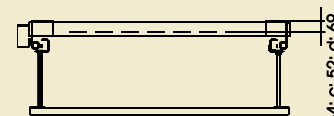

SIMPLE Slim

Advantages of the lift: the minimum height of the lift allows the projector to be installed together with the lift in an 8 cm space above the ceiling.

Functionality: elegance and free space in the interior; ease of use; accurate positioning and settings; adjustable limit switches; Somfy drive; control options: IR and RF remote control, Trigger and RS232.

Ceiling lift for projectors with an exceptionally a small height - only 1.6 cm when closed. Chosen for many AV setups in conference rooms. The projector simply descends from the ceiling for the presentation time.

- Available models:
- SIMPLE Slim 15/350 (a);
 - SIMPLE Slim 15/720 (b);
 - SIMPLE Slim 15/1100 (c);
 - SIMPLE Slim 15/1440 (d);

SIMPLE Slim: a: 15/350; b: 15/720; c:15.1100; d: 1440

Extension [mm]	a: 350; b: 720; c:1100; d: 1440
Capacity [kg]	15
Dimensions [mm]	D 680; W 608
Installation space [mm]	H projector + a: 16; b: 34 c: 52; d: 69
Max dimensions of projector [mm]	W - 460; D - optimal 536; H - without limit
Mounting hole in the ceiling[mm]	575x575
Remote control	• wall switch • option: IR, RF, Trigger, RS232
Continuous functioning of the engine	4 minutes
Installation	4 points of stability
Power supply	SOMFY, 230V 50Hz; 90W; 42dB
Security	• thermal and overload protection, • safety brake
Set	• lift; • adapter; • ceiling closing panel (frame); mounting template; • mounting instruction manual; • wall switch; • assembly kit;
Warranty	5 years (power supply)
Producer	VIZ-ART Automation Europe