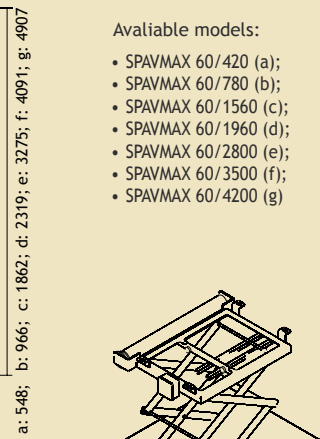

SPAVMAX 60

a: 42cm;
b: 78cm;
c: 156cm;
d: 196cm;
e: 280cm;
f: 350cm;
g: 420cm

Advantages of the lift: lifting capacity for a projector weighing up to 60 kg and a range of movement from 42 cm to 4200 cm make it possible to choose the best lift model for the most crucial AV project.

WWW.VIZ-ART.EU

Available models:

- SPAVMAX 60/420 (a);
- SPAVMAX 60/780 (b);
- SPAVMAX 60/1560 (c);
- SPAVMAX 60/1960 (d);
- SPAVMAX 60/2800 (e);
- SPAVMAX 60/3500 (f);
- SPAVMAX 60/4200 (g)

SPAVMAX	
Extension [mm]	a: 420; b: 780; c: 1560; d: 1960; e: 2800; f: 3500; g: 4200
Capacity [kg]	60
Own weight [kg]	a: 31; b: 34; c: 40; d: 43; e: 49; f: 55; g: 61
Dimensions [mm]	D 658; W 527
Installation space [mm] (without projector)	a: 128; b: 186; c: 302; d: 359; e: 475; f: 591; g: 650
Max dimensions of projector [mm]	W - 610; D - 680; H - without limit
Mounting hole in the ceiling[mm]	755x655
Remote control	• switch key • option: IR, RF, Trigger, RS232
Continuous functioning of the engine	4 minutes
Installation	4 points of stability
Power supply	SOMFY, 230V 50Hz; 100W; 42dB
Security	• thermal and overload protection, • safety brake
Set	• lift; • adapter; • ceiling closing panel (frame); mounting template; • mounting instruction manual; • switch key; • assembly kit;
Warranty	5 years (power supply)
Producer	VIZ-ART Automation Europe