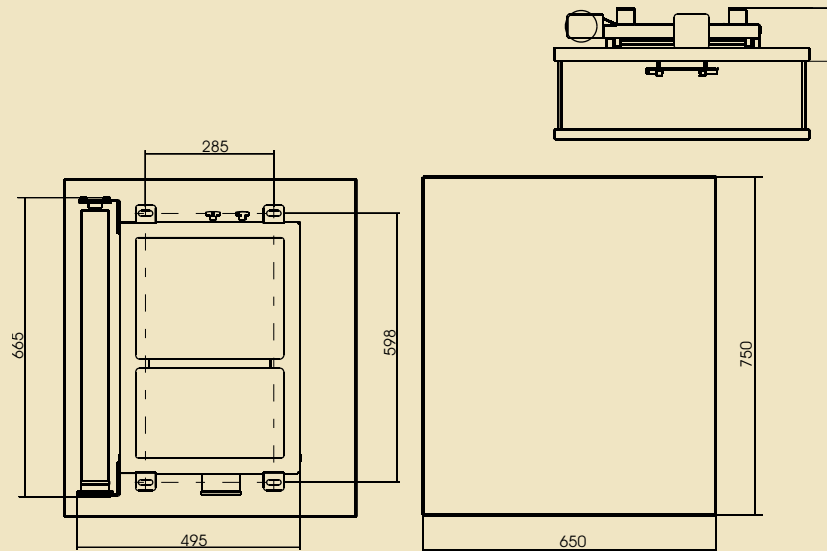

SPAVMAX 60

a: 42cm;
b: 78cm;
c: 156cm;
d: 196cm;
e: 280cm;
f: 350cm;
g: 420cm

Advantages of the lift: lifting capacity for a projector weighing up to 60 kg and a range of movement from 42 cm to 4200 cm make it possible to choose the best lift model for the most crucial AV project.

WWW.VIZ-ART.EU

Available models:

- SPAVMAX 60/420 (a);
- SPAVMAX 60/780 (b);
- SPAVMAX 60/1560 (c);
- SPAVMAX 60/1960 (d);
- SPAVMAX 60/2800 (e);
- SPAVMAX 60/3500 (f);
- SPAVMAX 60/4200 (g)

SPAVMAX	
Extension [mm]	a: 420; b: 780; c: 1560; d: 1960; e: 2800; f: 3500; g: 4200
Capacity [kg]	60
Own weight [kg]	a: 31; b: 34; c: 40; d: 43; e: 49; f: 55; g: 61
Dimensions [mm]	D 658; W 527
Installation space [mm] (without projector)	a: 128; b: 186; c: 302; d: 359; e: 475; f: 591; g: 650
Max dimensions of projector [mm]	W - 610; D - 680; H - without limit
Mounting hole in the ceiling[mm]	755x655
Remote control	• switch key • option: IR, RF, Trigger, RS232
Continuous functioning of the engine	4 minutes
Installation	4 points of stability
Power supply	SOMFY, 230V 50Hz; 100W; 42dB
Security	• thermal and overload protection, • safety brake
Set	• lift; • adapter; • ceiling closing panel (frame); mounting template; • mounting instruction manual; • switch key; • assembly kit;
Warranty	5 years (power supply)
Producer	VIZ-ART Automation Europe