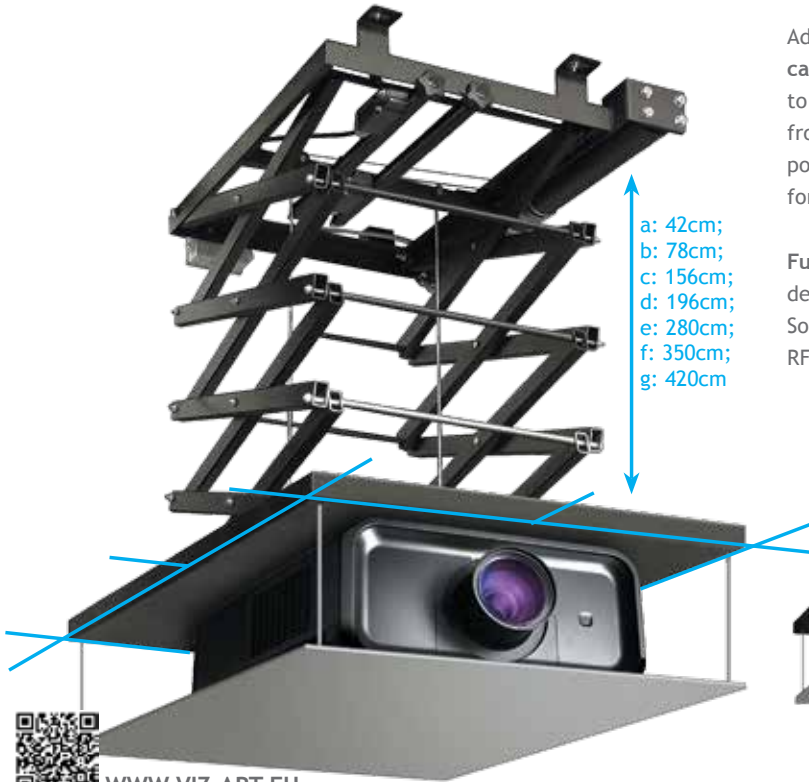

SPAVMAX 60

a: 42cm;
b: 78cm;
c: 156cm;
d: 196cm;
e: 280cm;
f: 350cm;
g: 420cm

Advantages of the lift: lifting capacity for a projector weighing up to 60 kg and a range of movement from 42 cm to 4200 cm make it possible to choose the best lift model for the most crucial AV project.

Functionality: reliability; robust design; mechanical limit switches; Somfy drive; control options: IR and RF remote control, Trigger and RS232.

Lifts designed and dedicated to large projectors in professional AV installations. Renowned for their robustness and reliability. Recommended for entertainment venues and Audio Video setups.

WWW.VIZ-ART.EU

Available models:

- SPAVMAX 60/420 (a);
- SPAVMAX 60/780 (b);
- SPAVMAX 60/1560 (c);
- SPAVMAX 60/1960 (d);
- SPAVMAX 60/2800 (e);
- SPAVMAX 60/3500 (f);
- SPAVMAX 60/4200 (g)

SPAVMAX	
Extension [mm]	a: 420; b: 780; c: 1560; d: 1960; e: 2800; f: 3500; g: 4200
Capacity [kg]	60
Own weight [kg]	a: 31; b: 34; c: 40; d: 43; e: 49; f: 55; g: 61
Dimensions [mm]	D 658; W 527
Installation space [mm] (without projector)	a: 128; b: 186; c: 302; d: 359; e: 475; f: 591; g: 650
Max dimensions of projector [mm]	W - 610; D - 680; H - without limit
Mounting hole in the ceiling[mm]	755x655
Remote control	• switch key • option: IR, RF, Trigger, RS232
Continuous functioning of the engine	4 minutes
Installation	4 points of stability
Power supply	SOMFY, 230V 50Hz; 100W; 42dB
Security	• thermal and overload protection, • safety brake
Set	• lift; • adapter; • ceiling closing panel (frame); mounting template; • mounting instruction manual; • switch key; • assembly kit;
Warranty	5 years (power supply)
Producer	VIZ-ART Automation Europe