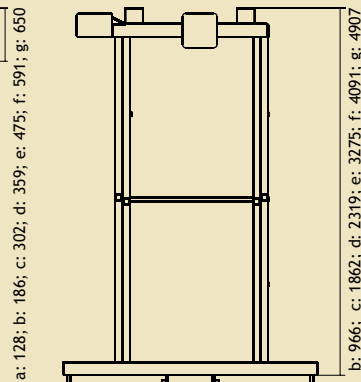

SPAVMAX 60

a: 42cm;
b: 78cm;
c: 156cm;
d: 196cm;
e: 280cm;
f: 350cm;
g: 420cm

Advantages of the lift: lifting capacity for a projector weighing up to 60 kg and a range of movement from 42 cm to 4200 cm make it possible to choose the best lift model for the most crucial AV project.

WWW.VIZ-ART.EU

Available models:

- SPAVMAX 60/420 (a);
- SPAVMAX 60/780 (b);
- SPAVMAX 60/1560 (c);
- SPAVMAX 60/1960 (d);
- SPAVMAX 60/2800 (e);
- SPAVMAX 60/3500 (f);
- SPAVMAX 60/4200 (g)

SPAVMAX	
Extension [mm]	a: 420; b: 780; c: 1560; d: 1960; e: 2800; f: 3500; g: 4200
Capacity [kg]	60
Own weight [kg]	a: 31; b: 34; c: 40; d: 43; e: 49; f: 55; g: 61
Dimensions [mm]	D 658; W 527
Installation space [mm] (without projector)	a: 128; b: 186; c: 302; d: 359; e: 475; f: 591; g: 650
Max dimensions of projector [mm]	W - 610; D - 680; H - without limit
Mounting hole in the ceiling[mm]	755x655
Remote control	• switch key • option: IR, RF, Trigger, RS232
Continuous functioning of the engine	4 minutes
Installation	4 points of stability
Power supply	SOMFY, 230V 50Hz; 100W; 42dB
Security	• thermal and overload protection, • safety brake
Set	• lift; • adapter; • ceiling closing panel (frame); mounting template; • mounting instruction manual; • switch key; • assembly kit;
Warranty	5 years (power supply)
Producer	VIZ-ART Automation Europe