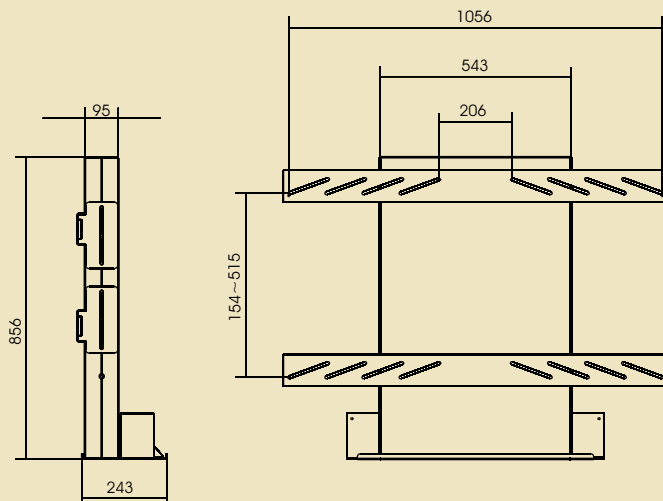

WWW.VIZ-ART.EU

Professional lift for LCD TV sets up to 95". It slides out the TV or the video wall switcher from the floor or the case.

Used in exceptional commercial, private, and public utility interiors. Precision of the structure ensures durability and reliability.

Available models: • VMAX-LIFT 95

VMAX V-LIFT 95	
TV dimensions range	to 95"
Max TV height	138cm
Capacity [kg]	130
Own weight [kg]	60
Extension [mm]	1400
Installation	<ul style="list-style-type: none"> ceiling furniture
Dimensions of lift [mm]	W - 1056; D - 243; H - 855,5
Remote control	<ul style="list-style-type: none"> switch key option: IR, RF, Trigger, RS232
Power supply	SOMFY, 230V 50Hz; 190W
Security	overload and thermal protection
Set	<ul style="list-style-type: none"> lift assembly kit switch key mounting instruction manual
Warranty	5 years (power supply)
Producer	VIZ-ART Automation Europe