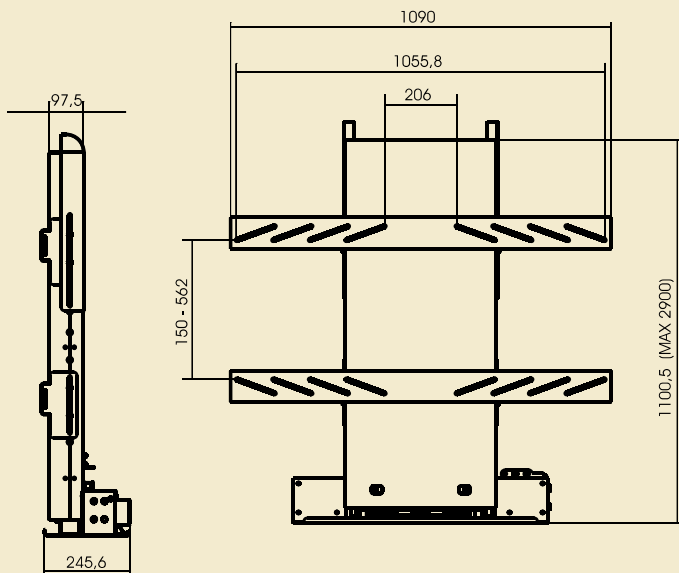

VIZ-ART VMAX-LIFT 95

Advantages of the lift: Smooth movement with high loads ready for smart home and smart office installations; TV slides out on a selected height reliable operation in demanding AV set-ups capacity up to 75kg. Note: in ceiling installation capacity of lift is 35kg.

Functionality: Lift vange of movement 140 cm; a convenient way of presenting information in prestigious locations;

Professional lift for LCD TV sets up to 95" diagonal. It slides out the TV or the video wall switcher from the floor or furniture.

Used in exceptional commercial, residential, and public interiors. Precision of the structure ensures durability and reliability.

Available models: • VMAX-LIFT 95

Version 2.0

VMAX V-LIFT 95	
Max TV height [mm]	1350
Capacity [kg]	75, in ceiling option 35
Own weight [kg]	60
Extension [mm]	1400
Installation	<ul style="list-style-type: none"> ceiling furniture
Dimensions of lift [mm]	W - 1090; D - 246; H - 1100
Remote control	<ul style="list-style-type: none"> wall switch option: IR, RF, Trigger, RS232, LVC, SMART Box
Power supply	SOMFY, 220V-60Hz, 230V-50Hz; 90W; 42dB
Security	overload and thermal protection
Set	<ul style="list-style-type: none"> lift TV bracket cable guide assembly kit wall switch mounting instruction manual
Warranty	2 years (power supply)
Producer	VIZ-ART Automation Europe