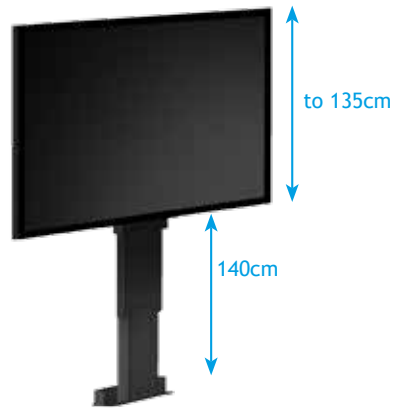

VIZ-ART VMAX-LIFT 95

Advantages of the lift: Smooth movement with high loads ready for smart home and smart office installations; TV slides out on a selected height reliable operation in demanding AV set-ups capacity up to 75kg. Note: in ceiling installation capacity of lift is 35kg.

Functionality: Lift vange of movement 140 cm; a convenient way of presenting information in prestigious locations;

Professional lift for LCD TV sets up to 95" diagonal. It slides out the TV or the video wall switcher from the floor or furniture.

Used in exceptional commercial, residential, and public interiors. Precision of the structure ensures durability and reliability.

Available models: • VMAX-LIFT 95

Version 2.0

VMAX V-LIFT 95	
Max TV height [mm]	1350
Capacity [kg]	75, in ceiling option 35
Own weight [kg]	60
Extension [mm]	1400
Installation	<ul style="list-style-type: none"> ceiling furniture
Dimensions of lift [mm]	W - 1090; D - 246; H - 1100
Remote control	<ul style="list-style-type: none"> wall switch option: IR, RF, Trigger, RS232, LVC, SMART Box
Power supply	SOMFY, 220V-60Hz, 230V-50Hz; 90W; 42dB
Security	overload and thermal protection
Set	<ul style="list-style-type: none"> lift TV bracket cable guide assembly kit wall switch mounting instruction manual
Warranty	2 years (power supply)
Producer	VIZ-ART Automation Europe