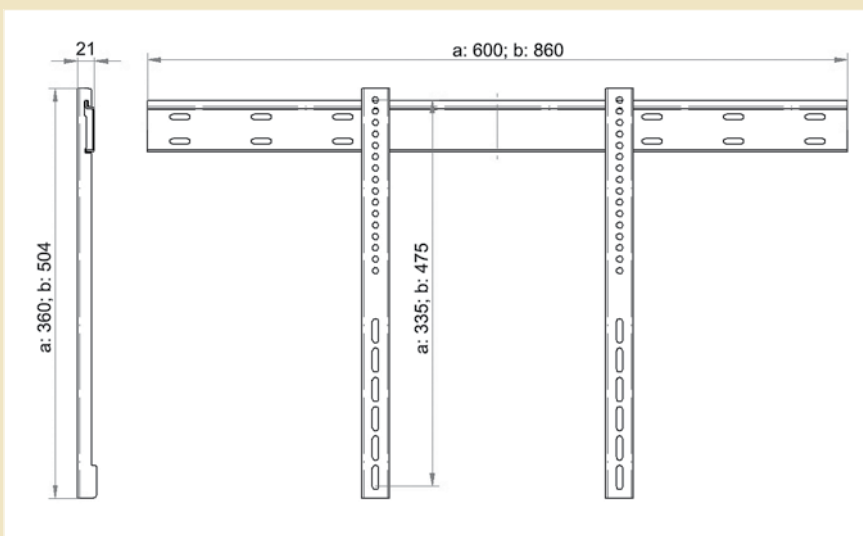

ZIP

Advantages: ZIP Mount is designed for custom installation where you need as possible slim mount and every millimeter counts. The minimum distance of the TV from the wall offers maximum comfort, aesthetics.

Functionality: ZIP Mount ensures stability and extreme small distance of TV from the wall. Guarantees easy and stable installation. Using ZIP Mount ensures easy and quick installation. Adjustment allows to adapt it to many models of flat displays.

ZIP LCD Mounts are universal mounts for every flat display. Safety and comfort of use guaranteed.

Available models:

- ZIP LCD Mount (a);
- ZIP Plasma Mount (b)

ZIP LCD Mount (a); ZIP Plasma Mount (b)	
Fit to monitor	<ul style="list-style-type: none"> • (a) for LCD 26" - 37" • (b) vertical: 80 - 475 mm, horizontal: 380 - 780 mm
Weight	<ul style="list-style-type: none"> • 1,2 kg (a) • 1,8 kg (b)
Capacity	<ul style="list-style-type: none"> • 45 kg (a) • 65 kg (b)
Silver Gray finish	powder coated
Adjustment	flexible H&V mounting points to fit every monitor/TV
Dimensions	<ul style="list-style-type: none"> • D - 21 mm • W - 600 (a); 860 (b) mm • H - 360 (b); 504 (a) mm
In set	<ul style="list-style-type: none"> • mount • mounting set • installation manual
Safety	<ul style="list-style-type: none"> • stable mounting system • monitor lock
Warranty	2 years
Produced by	VIZ-ART Polska