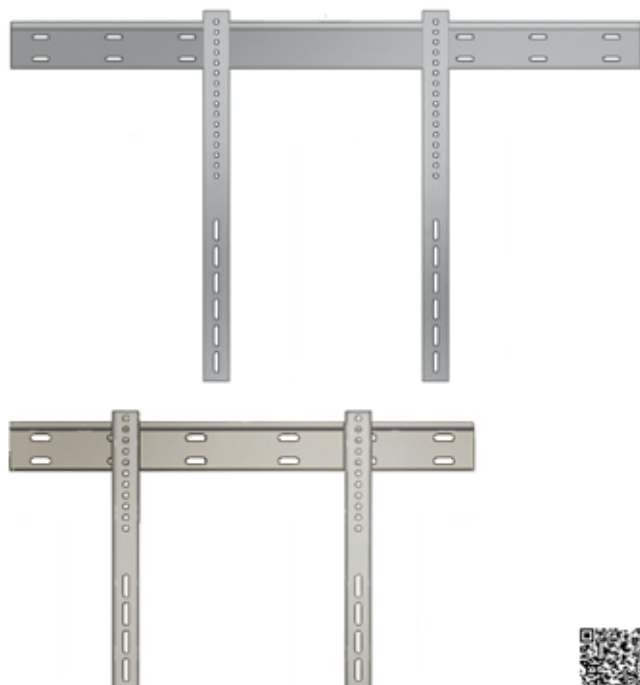

ZIP

Advantages: ZIP Mount is designed for custom installation where you need as possible slim mount and every millimeter counts. The minimum distance of the TV from the wall offers maximum comfort, aesthetics.

Functionality: ZIP Mount ensures stability and extreme small distance of TV from the wall. Guarantees easy and stable installation. Using ZIP Mount ensures easy and quick installation. Adjustment allows to adapt it to many models of flat displays.

ZIP LCD Mounts are universal mounts for every flat display. Safety and comfort of use guaranteed.

Available models:

- ZIP LCD Mount (a);
- ZIP Plasma Mount (b)

ZIP LCD Mount (a); ZIP Plasma Mount (b)	
Fit to monitor	<ul style="list-style-type: none"> • (a) for LCD 26" - 37" • (b) vertical: 80 - 475 mm, horizontal: 380 - 780 mm
Weight	<ul style="list-style-type: none"> • 1,2 kg (a) • 1,8 kg (b)
Capacity	<ul style="list-style-type: none"> • 45 kg (a) • 65 kg (b)
Silver Gray finish	powder coated
Adjustment	flexible H&V mounting points to fit every monitor/TV
Dimensions	<ul style="list-style-type: none"> • D - 21 mm • W - 600 (a); 860 (b) mm • H - 360 (b); 504 (a) mm
In set	<ul style="list-style-type: none"> • mount • mounting set • installation manual
Safety	<ul style="list-style-type: none"> • stable mounting system • monitor lock
Warranty	2 years
Produced by	VIZ-ART Polska