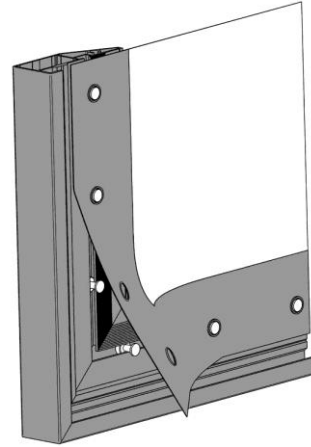

B. Mount the frame as described on a picture below. Please slide Mounting pins into left and right frame elements. Slide Angle Mounting brackets-B inside element A. Then elements should be screwed together.

C. Frame elements – C side in Angle Mounting brackets – B, then elements should be screwed together.

D. Please slide Mounting pins into top, bottom and left and right frame elements.

E. Attach element E (with already mounted Angle Mounting brackets) to a Frame. Screw it together.

F. Place the frame horizontally to prepare for surface attachment. Mounting pins (for projection surface attaching) should be adjusted according to holes in projection surface. Start (from the top) attaching surface on mounting pins.