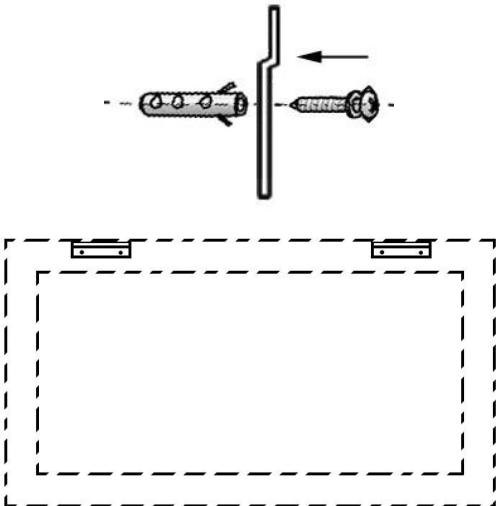

G. Mark the mounting points on a wall. Using mounting pins from set, attach mounting brackets to the wall.