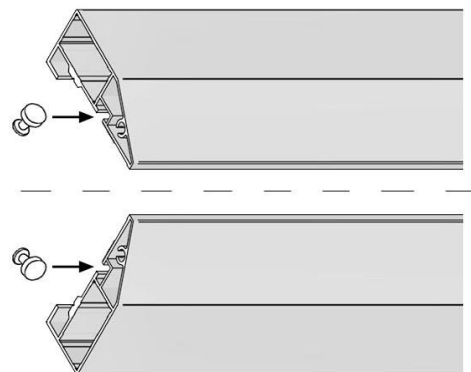

A. Size Chart:

Width (mm)	4:3				16:9			
	A	B	C	D	A	B	C	D
FRAME 180	1800	1350	1970	1520	1800	1013	1970	1183
FRAME 200	2000	1500	2170	1670	2000	1125	2170	1295
FRAME 240	2400	1800	2570	1970	2400	1350	2570	1520
FRAME 260	2600	1950	2770	2120	2600	1463	2770	1633
FRAME 280	2800	2100	2970	2270	2800	1575	2970	1745
FRAME 300	3000	2250	3170	2420	3000	1688	3170	1858
FRAME 350	3500	2625	3670	2795	3500	1969	3670	2139
FRAME 380	3800	2850	3970	3020	3800	2138	3970	2308
FRAME 400	4000	3000	4170	3170	4000	2250	4170	2420

B. Mount the frame as described on a picture below. Please slide Mounting pins into left and right frame elements. Slide Angle Mounting brackets-B inside element A. Then elements should be screwed together.

C. Frame elements – C side in Angle Mounting brackets – B, then elements should be screwed together.

D. Please slide Mounting pins into top, bottom and left and right frame elements.

E. Attach element E (with already mounted Angle Mounting brackets) to a Frame. Screw it together.

F. Place the frame horizontally to prepare for surface attachment. Mounting pins (for projection surface attaching) should be adjusted according to holes in projection surface. Start (from the top) attaching surface on mounting pins.