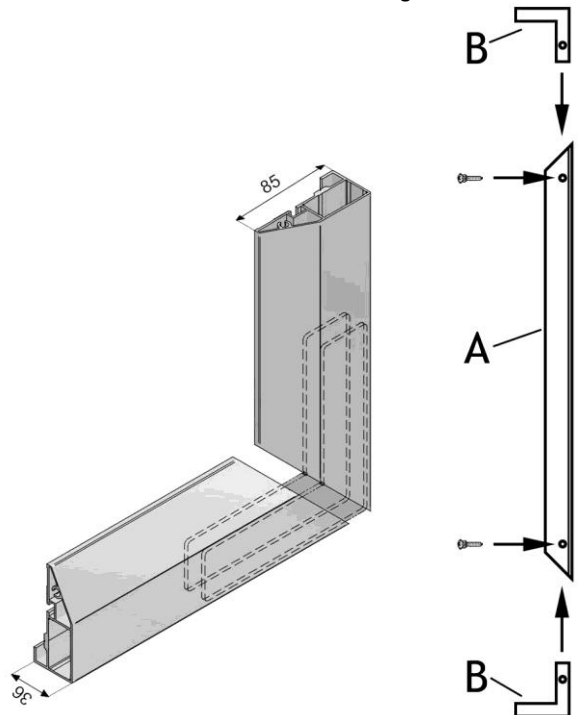

VIZ-ART FRAME

Frame Screen

COMPONENT LIST:

- Frame elements (A,C) – 4 pcs.
- Angle Mounting brackets (B,E) – 4 pcs.
- Projection surface – 1 pcs.
- Mounting pins – 1 set.
- Mounting brackets – 2 pcs.

1. INSTALLATION:

A. Size Chart:

Width (mm)	4:3				16:9			
	A	B	C	D	A	B	C	D
FRAME 180	1800	1350	1970	1520	1800	1013	1970	1183
FRAME 200	2000	1500	2170	1670	2000	1125	2170	1295
FRAME 240	2400	1800	2570	1970	2400	1350	2570	1520
FRAME 260	2600	1950	2770	2120	2600	1463	2770	1633
FRAME 280	2800	2100	2970	2270	2800	1575	2970	1745
FRAME 300	3000	2250	3170	2420	3000	1688	3170	1858
FRAME 350	3500	2625	3670	2795	3500	1969	3670	2139
FRAME 380	3800	2850	3970	3020	3800	2138	3970	2308
FRAME 400	4000	3000	4170	3170	4000	2250	4170	2420

B. Mount the frame as described on a picture below. Please slide Mounting pins into left and right frame elements. Slide Angle Mounting brackets-B inside element A. Then elements should be screwed together.

F. Place the frame horizontally to prepare for surface attachment. Mounting pins (for projection surface attaching) should be adjusted according to holes in projection surface. Start (from the top) attaching surface on mounting pins.