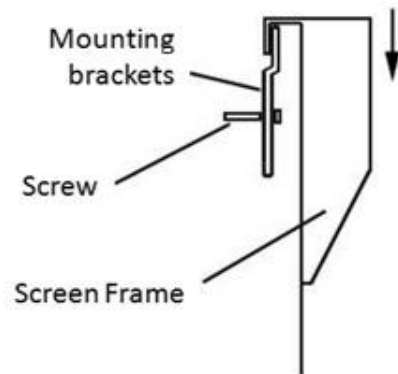

H. Attach the screen on mounting brackets to the wall.