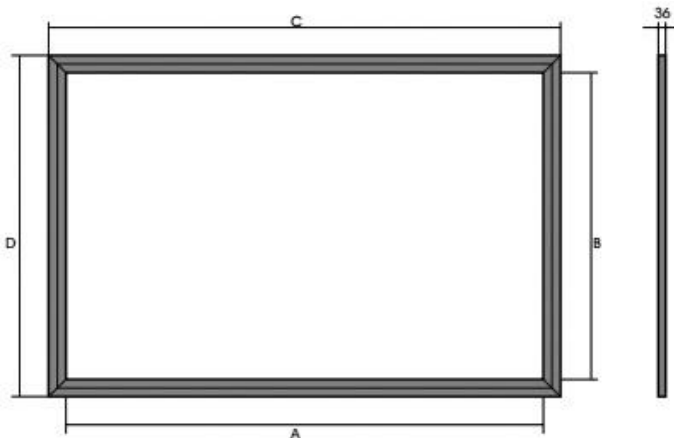

VIZ-ART FRAME

Frame Screen

COMPONENT LIST:

- Frame elements (A,C) – 4 pcs.
- Angle Mounting brackets (B,E) – 4 pcs.
- Projection surface – 1 pcs.
- Mounting pins – 1 set.
- Mounting brackets – 2 pcs.

1. INSTALLATION:

A. Size Chart:

Width (mm)	4:3				16:9			
	A	B	C	D	A	B	C	D
FRAME 180	1800	1350	1970	1520	1800	1013	1970	1183
FRAME 200	2000	1500	2170	1670	2000	1125	2170	1295
FRAME 240	2400	1800	2570	1970	2400	1350	2570	1520
FRAME 260	2600	1950	2770	2120	2600	1463	2770	1633
FRAME 280	2800	2100	2970	2270	2800	1575	2970	1745
FRAME 300	3000	2250	3170	2420	3000	1688	3170	1858
FRAME 350	3500	2625	3670	2795	3500	1969	3670	2139
FRAME 380	3800	2850	3970	3020	3800	2138	3970	2308
FRAME 400	4000	3000	4170	3170	4000	2250	4170	2420

B. Mount the frame as described on a picture below. Please slide Mounting pins into left and right frame elements. Slide Angle Mounting brackets-B inside element A. Then elements should be screwed together.