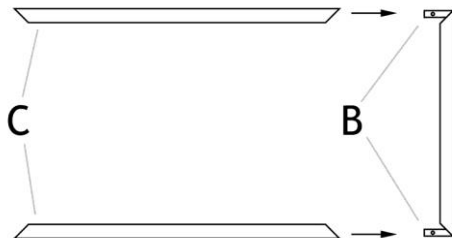

C. Frame elements – C side in Angle Mounting brackets – B, then elements should be screwed together.