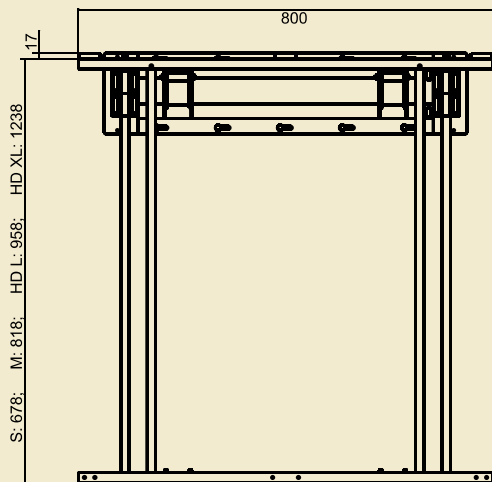

1. Available models:
2. ART-LIFT S
   - ART-LIFT M
   - ART-LIFT HD L
   - ART-LIFT HD XL

ART-LIFT S / ART-LIFT M / ART-LIFT HD L / ART-LIFT HD XL	
Capacity [kg]	S: 27; M: 27; HD L: 40; HD XL: 40
Weight [kg]	S: 12; M: 13; HD L: 15; HD XL: 16
Rage of motion / drop [mm]	S: 544; M: 684; HD L: 824; HD XL: 1104
Construction Hight [mm]	S: 695; M: 835; HD L: 975; HD XL: 1255
Installation	Wall / Hardwall
Remote control	• wall switch • option: IR, RF, Trigger 230V, Smart, Control Systems, LVC, SMART Box
Adjustment	programmable
Power supply	SOMFY, 220V-60Hz, 230V-50Hz; 90W; 42dB
Security	overload thermal
Set	• lift • installation elements • wall switch • installation manual
Warranty	2 years (motor Somfy)
Producer	VIZ-ART Automation Europe