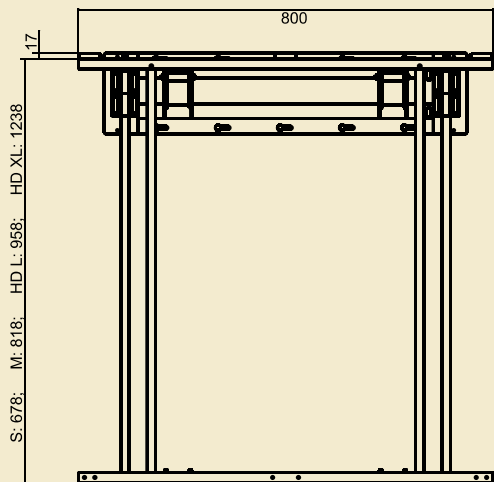

# VIZ-ART ART-LIFT

S: 544;  
M: 684;  
HD L: 824;  
HD XL: 1104;

**Advantages of lift:** load range 27-40 kg. the lift moves (up and down) decorative front panel, painting, mirror. Behind the lift there is a TV (or projector) hidden in the niche.

ART- LIFT mechanism dedicated for original residence project and special arrangements.

- Available models:
- ART-LIFT S
  - ART-LIFT M
  - ART-LIFT HD L
  - ART-LIFT HD XL

ART-LIFT S / ART-LIFT M / ART-LIFT HD L / ART-LIFT HD XL	
Capacity [kg]	S: 27; M: 27; HD L: 40; HD XL: 40
Weight [kg]	S: 12; M: 13; HD L: 15; HD XL: 16
Range of motion / drop [mm]	S: 544; M: 684; HD L: 824; HD XL: 1104
Construction Height [mm]	S: 695; M: 835; HD L: 975; HD XL: 1255
Installation	Wall / Hardwall
Remote control	<ul style="list-style-type: none"> <li>• wall switch</li> <li>• option: IR, RF, Trigger 230V, Smart, Control Systems, LVC, SMART Box</li> </ul>
Adjustment	programmable
Power supply	SOMFY, 220V-60Hz, 230V-50Hz; 90W; 42dB
Security	overload thermal
Set	<ul style="list-style-type: none"> <li>• lift</li> <li>• installation elements</li> <li>• wall switch</li> <li>• installation manual</li> </ul>
Warranty	2 years (motor Somfy)
Producer	VIZ-ART Automation Europe