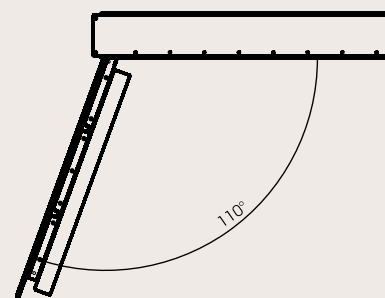

VIZ-ART CP-LIFT L

Advantages of the lift: Suits the most exclusive interiors and boosts its prestige. Makes a TV visible only when in use. Tilt the TV from the ceiling to the selected position.

Functionality: original design; convenient and easy to use; installation in the ceiling; TV tilts to 110°, 230V; control options: IR, RF, Trigger, LVC, SMART Box, central control systems.

The lift fits the largest TV which are horizontally mounted in the ceiling. The TV set is hidden above the ceiling and, at the touch of a button on the remote

control, opens and then stops in the desired position. A „must have,, solution for the most demanding customers.

Available models: • CP-LIFT L

VIZ-ART CP-LIFT L	
Max dimensions of TV [mm]	W - 1900; H - 1200; D - 120;
Capacity [kg]	100
Own weight [kg]	149
Min dimensions of lift space [mm]	W - 2160; H - 1480; D - 227;
Installation	ceiling
Remote control	<ul style="list-style-type: none"> • wall switch • option: IR, RF, Trigger, RS232, LVC, SMART Box
Stop positions	adjusted - programmable
Power supply	SOMFY, 220V-60Hz, 230V-50Hz; 90W; 42dB
Security	overload and thermal protection
Set	<ul style="list-style-type: none"> • lift • elements to mounting TV • wall switch • mounting instruction manual
Warranty	2 years (power supply)
Producer	VIZ-ART Automation Europe

* make sure the size of your TV is within Lift max. TV dimensions