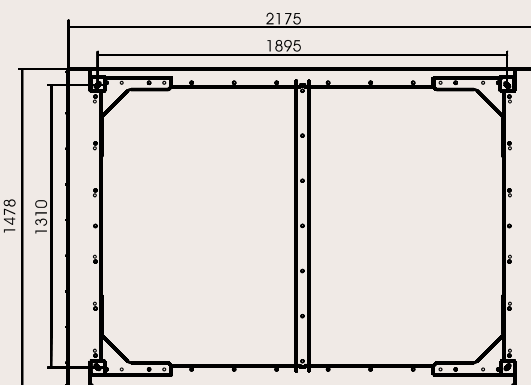

The lift fits the largest TV which are horizontally mounted in the ceiling. The TV set is hidden above the ceiling and, at the touch of a button on the remote

control, opens and then stops in the desired position. A „must have,, solution for the most demanding customers.

Available models: • CP-LIFT L

VIZ-ART CP-LIFT L	
Max dimensions of TV [mm]	W - 1900; H - 1200; D - 120;
Capacity [kg]	100
Own weight [kg]	149
Min dimensions of lift space [mm]	W - 2160; H - 1480; D - 227;
Installation	ceiling
Remote control	<ul style="list-style-type: none"> • wall switch • option: IR, RF, Trigger, RS232, LVC, SMART Box
Stop positions	adjusted - programmable
Power supply	SOMFY, 220V-60Hz, 230V-50Hz; 90W; 42dB
Security	overload and thermal protection
Set	<ul style="list-style-type: none"> • lift • elements to mounting TV • wall switch • mounting instruction manual
Warranty	2 years (power supply)
Producer	VIZ-ART Automation Europe