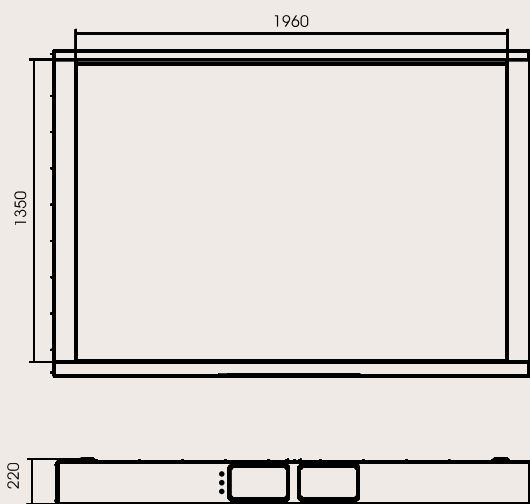

VIZ-ART CP-LIFT L

Advantages of the lift: Suits the most exclusive interiors and boosts its prestige. Makes a TV visible only when in use. Tilt the TV from the ceiling to the selected position.

Functionality: original design; convenient and easy to use; installation in the ceiling; TV tilts to 110°, 230V; control options: IR, RF, Trigger, LVC, SMART Box, central control systems.

The lift fits the largest TV which are horizontally mounted in the ceiling. The TV set is hidden above the ceiling and, at the touch of a button on the remote

control, opens and then stops in the desired position. A „must have,, solution for the most demanding customers.

Available models: • CP-LIFT L

VIZ-ART CP-LIFT L	
Max dimensions of TV [mm]	W - 1900; H - 1200; D - 120;
Capacity [kg]	100
Own weight [kg]	149
Min dimensions of lift space [mm]	W - 2160; H - 1480; D - 227;
Installation	ceiling
Remote control	<ul style="list-style-type: none"> • wall switch • option: IR, RF, Trigger, RS232, LVC, SMART Box
Stop positions	adjusted - programmable
Power supply	SOMFY, 220V-60Hz, 230V-50Hz; 90W; 42dB
Security	overload and thermal protection
Set	<ul style="list-style-type: none"> • lift • elements to mounting TV • wall switch • mounting instruction manual
Warranty	2 years (power supply)
Producer	VIZ-ART Automation Europe