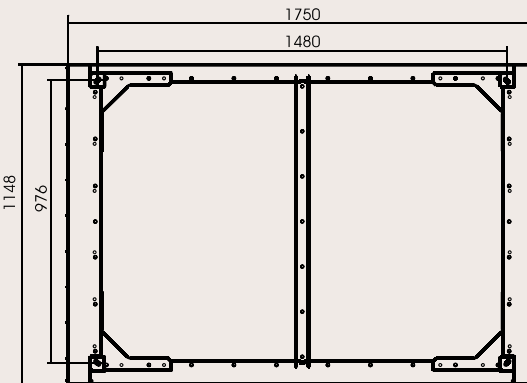

VIZ-ART CP-LIFT M

Advantages of the lift: ideal for modern design and representative with a TV visible only when in use, quietly moves the TV to the desired position.

Functionality: original design; convenient and easy to use; installation in the ceiling; TV tilts by 105°, 230V; control options: IR, RF, Trigger, LVC, SMART Box, central control system.

Ceiling lift for mounting a TV horizontally mounted in the ceiling. The television set is hidden above the ceiling and, at the touch

of a button on the remote control, descends and then stops in the desired position. It meets the expectations of demanding users.

Available models: • CP-LIFT M

VIZ-ART CP-LIFT M	
Max dimensions of TV [mm]	W - 1470; H - 870; D - 120;
Capacity [kg]	60
Own weight [kg]	149
Min dimensions of lift space [mm]	W - 1740; H - 1150; D - 227;
Installation	ceiling
Remote control	<ul style="list-style-type: none"> • wall switch • option: IR, RF, Trigger, RS232, LVC, SMART Box
Stop positions	adjusted - programmable
Power supply	SOMFY, 220V-60Hz, 230V-50Hz; 90W; 42dB
Security	overload and thermal protection
Set	<ul style="list-style-type: none"> • lift • elements to mounting TV • wall switch • mounting instruction manual
Warranty	2 years (power supply)
Producer	VIZ-ART Automation Europe