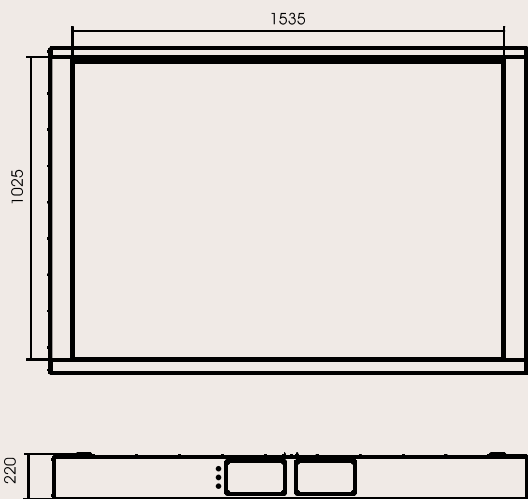

Ceiling lift for mounting a TV horizontally mounted in the ceiling. The television set is hidden above the ceiling and, at the touch

of a button on the remote control, descends and then stops in the desired position. It meets the expectations of demanding users.

Available models: • CP-LIFT M

VIZ-ART CP-LIFT M	
Max dimensions of TV [mm]	W - 1470; H - 870; D - 120;
Capacity [kg]	60
Own weight [kg]	149
Min dimensions of lift space [mm]	W - 1740; H - 1150; D - 227;
Installation	ceiling
Remote control	<ul style="list-style-type: none"> • wall switch • option: IR, RF, Trigger, RS232, LVC, SMART Box
Stop positions	adjusted - programmable
Power supply	SOMFY, 220V-60Hz, 230V-50Hz; 90W; 42dB
Security	overload and thermal protection
Set	<ul style="list-style-type: none"> • lift • elements to mounting TV • wall switch • mounting instruction manual
Warranty	2 years (power supply)
Producer	VIZ-ART Automation Europe