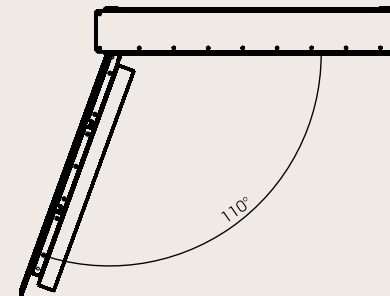

VIZ-ART CP-LIFT M

Advantages of the lift: ideal for modern design and representative with a TV visible only when in use, quietly moves the TV to the desired position.

Functionality: original design; convenient and easy to use; installation in the ceiling; TV tilts by 105°, 230V; control options: IR, RF, Trigger, LVC, SMART Box, central control system.

Ceiling lift for mounting a TV horizontally mounted in the ceiling. The television set is hidden above the ceiling and, at the touch

of a button on the remote control, descends and then stops in the desired position. It meets the expectations of demanding users.

Available models: • CP-LIFT M

VIZ-ART CP-LIFT M	
Max dimensions of TV [mm]	W - 1470; H - 870; D - 120;
Capacity [kg]	60
Own weight [kg]	149
Min dimensions of lift space [mm]	W - 1740; H - 1150; D - 227;
Installation	ceiling
Remote control	<ul style="list-style-type: none"> • wall switch • option: IR, RF, Trigger, RS232, LVC, SMART Box
Stop positions	adjusted - programmable
Power supply	SOMFY, 220V-60Hz, 230V-50Hz; 90W; 42dB
Security	overload and thermal protection
Set	<ul style="list-style-type: none"> • lift • elements to mounting TV • wall switch • mounting instruction manual
Warranty	2 years (power supply)
Producer	VIZ-ART Automation Europe