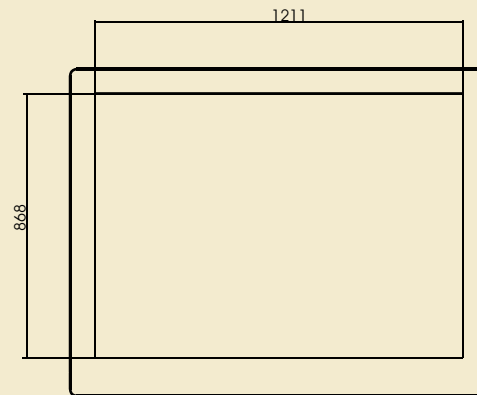

CP-LIFT S	
Max dimensions of TV [mm]	W - 1205; H - 730; D - 125
Capacity [kg]	45
Own weight [kg]	68
Min dimensions of lift space [mm]	W - 1350; H - 970; D - 185
Installation	ceiling
Remote control	<ul style="list-style-type: none"> • wall switch • option: IR, RF, Trigger, RS232, LVC, SMART Box
Stop positions	adjusted - programmable
Power supply	SOMFY, 220V-60Hz, 230V-50Hz; 90W; 42dB
Security	overload and thermal protection
Set	<ul style="list-style-type: none"> • lift • elements to mounting TV • wall switch • mounting instruction manual
Warranty	2 years (power supply)
Producer	VIZ-ART Automation Europe