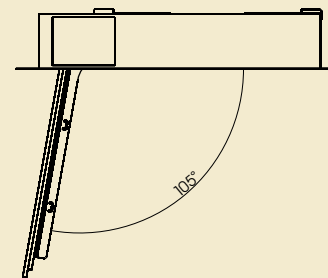

CP-LIFT S

Advantages of the lift: ideal for modern design and representative with a TV visible only when in use, quietly moves the TV to the desired position.

Functionality: original design; convenient and easy to use; installation in the ceiling; TV tilts by 105°, 230V; control options: IR, RF, Trigger, LVC, SMART Box, central control system.

Ceiling lift for mounting a TV horizontally mounted in the ceiling. The television set is hidden above the ceiling and, at the touch

of a button on the remote control, descends and then stops in the desired position. It meets the expectations of demanding users.

CP-LIFT S	
Max dimensions of TV [mm]	W - 1205; H - 730; D - 125
Capacity [kg]	45
Own weight [kg]	68
Min dimensions of lift space [mm]	W - 1350; H - 970; D - 185
Installation	ceiling
Remote control	<ul style="list-style-type: none"> • wall switch • option: IR, RF, Trigger, RS232, LVC, SMART Box
Stop positions	adjusted - programmable
Power supply	SOMFY, 220V-60Hz, 230V-50Hz; 90W; 42dB
Security	overload and thermal protection
Set	<ul style="list-style-type: none"> • lift • elements to mounting TV • wall switch • mounting instruction manual
Warranty	2 years (power supply)
Producer	VIZ-ART Automation Europe