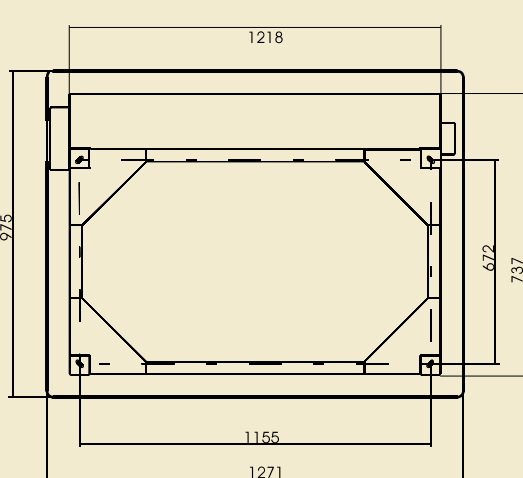

Ceiling lift for mounting a TV horizontally mounted in the ceiling. The television set is hidden above the ceiling and, at the touch

of a button on the remote control, descends and then stops in the desired position. It meets the expectations of demanding users.

CP-LIFT S	
Max dimensions of TV [mm]	W - 1205; H - 730; D - 125
Capacity [kg]	45
Own weight [kg]	68
Min dimensions of lift space [mm]	W - 1350; H - 970; D - 185
Installation	ceiling
Remote control	<ul style="list-style-type: none"> • wall switch • option: IR, RF, Trigger, RS232, LVC, SMART Box
Stop positions	adjusted - programmable
Power supply	SOMFY, 220V-60Hz, 230V-50Hz; 90W; 42dB
Security	overload and thermal protection
Set	<ul style="list-style-type: none"> • lift • elements to mounting TV • wall switch • mounting instruction manual
Warranty	2 years (power supply)
Producer	VIZ-ART Automation Europe