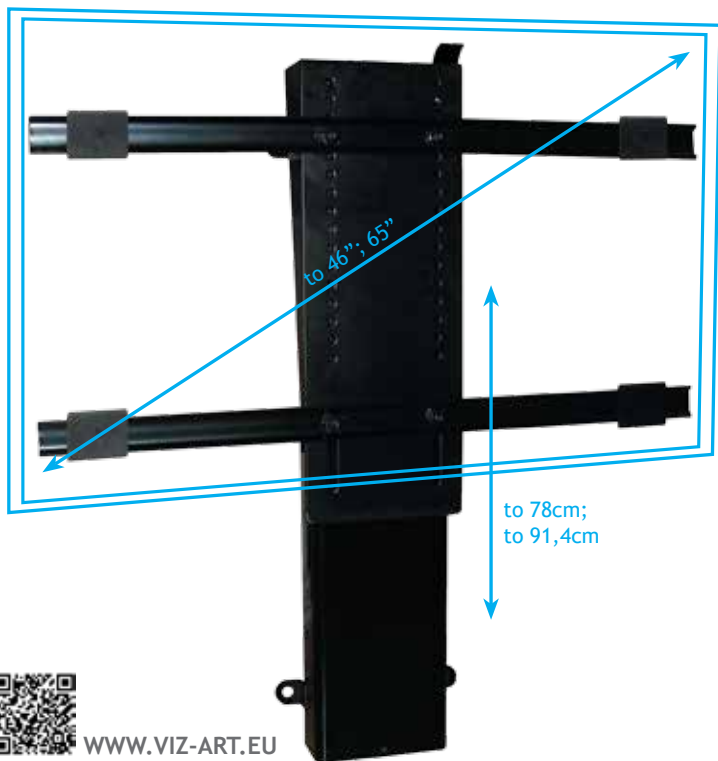

F-LIFT

WWW.VIZ-ART.EU

Advantages of the lift: makes interesting interior designs with a TV possible in distinctive interiors with free space and automation systems (intelligent home systems).

Functionality: quiet, reliable operation; comfort of use; easy installation to a piece of furniture or wall; IR in standard.

Best models of lifts for plasma and LCD TVs ranging from 26" to 65". Used for installing a TV in a piece of furniture. It slides out from

the inside when needed and then leaves the interior free of any devices. For interiors with „character”.

Available models: • F-LIFT 46" (a);
• F-LIFT 65" (b)

F-LIFT	
TV dimensions range	a: 20 - 46"; b: 20 - 65"
Extension [mm]	a: 780; b: 914
Capacity [kg]	a: 60; b: 65
Own weight [kg]	a: 24; b: 26
Installation	• furniture • wall
Remote control	IR in standard
Stop positions	regulated - programmed
Power supply	230V 50Hz; 40W
Set	• lift • elements to mounting TV • pilot • mounting instruction manual
Warranty	2 years
Producer	VIZ-ART Automation Europe