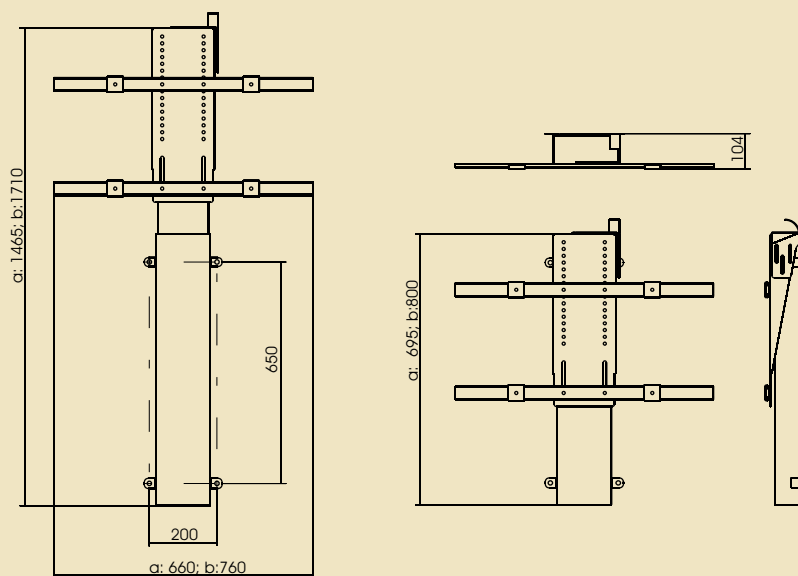

Best models of lifts for plasma and LCD TVs ranging from 26" to 65". Used for installing a TV in a piece of furniture. It slides out from

the inside when needed and then leaves the interior free of any devices. For interiors with „character”.

Available models: • F-LIFT 46" (a);
• F-LIFT 65" (b)

F-LIFT	
TV dimensions range	a: 20 - 46"; b: 20 - 65"
Extension [mm]	a: 780; b: 914
Capacity [kg]	a: 60; b: 65
Own weight [kg]	a: 24; b: 26
Installation	• furniture • wall
Remote control	IR in standard
Stop positions	regulated - programmed
Power supply	230V 50Hz; 40W
Set	• lift • elements to mounting TV • pilot • mounting instruction manual
Warranty	2 years
Producer	VIZ-ART Automation Europe