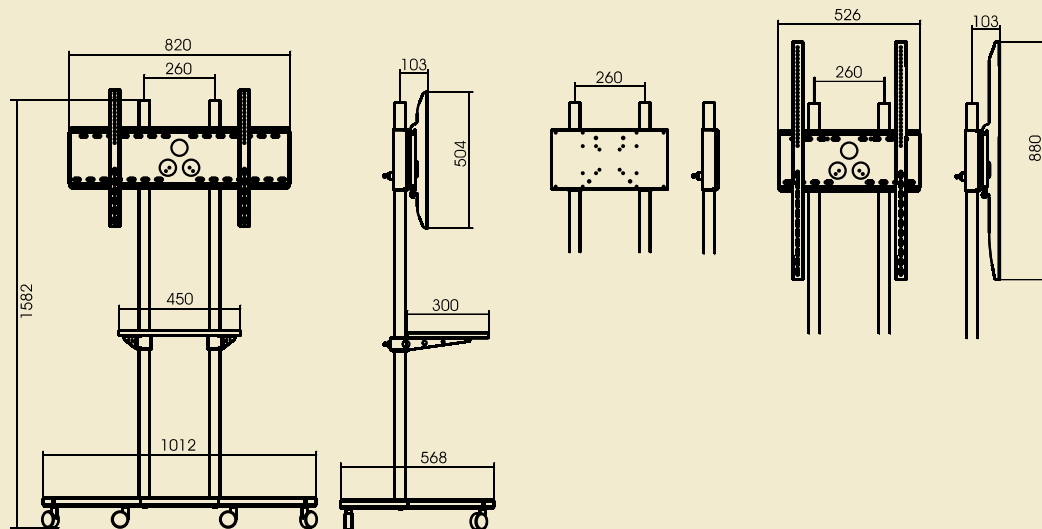

VIZ-ART GEMINI Mobil Stand

Advantages: mobile stand for LCD/ TV and monitors; elegant brushed steel finishing components; Height adjustment TV mount. This mobile TV stand with wheels is used mostly in commercial installations.

Functionality: easy flat display installation; modern eyecatching design; reliable and solid construction; height adjustment; lockable stand wheels; Capacity up to 65kg.; RAL powder coating.

Universal mobile stand for LCD/TV. Elegant brushed steel finishing components and

modern design. Suitable for every interior. Versatile and easy to use.

- Available models:
- GEMINI TV Mobil (a)
 - GEMINI LCD Mobil (b)
 - GEMINI Vertical Mobil (c)

GEMINI Mobil Stand: TV (a); LCD (b); Vertical (c);

Capacity [kg]	a: 65; b:45; c:65
Own weight [kg]	a: 21; b:13,5; c:18,5
Dimensions [mm]	D - a:568; b:1012; c:1730 W - a:568; b:1012; c:1582 H - a:568; b:1012; c:1582
Cables management	inside mount hiding cables
Security	stable installation system
Set	• stand; • mounting kit; • installation manual;
Warranty	2 years
Producer	VIZ-ART Automation Europe