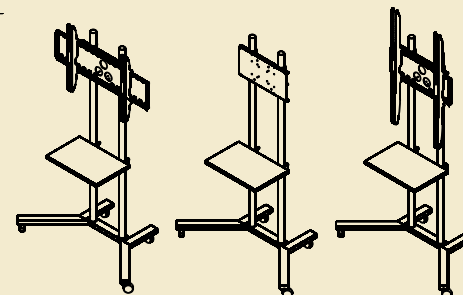

VIZ-ART GEMINI Mobil Stand

Advantages: mobile stand for LCD/ TV and monitors; elegant brushed steel finishing components; Height adjustment TV mount. This mobile TV stand with wheels is used mostly in commercial installations.

Functionality: easy flat display installation; modern eyecatching design; reliable and solid construction; height adjustment; lockable stand wheels; Capacity up to 65kg.; RAL powder coating.

Universal mobile stand for LCD/TV. Elegant brushed steel finishing components and

modern design. Suitable for every interior. Versatile and easy to use.

- Available models:
- GEMINI TV Mobil (a)
 - GEMINI LCD Mobil (b)
 - GEMINI Vertical Mobil (c)

GEMINI Mobil Stand: TV (a); LCD (b); Vertical (c);

Capacity [kg]	a: 65; b:45; c:65
Own weight [kg]	a: 21; b:13,5; c:18,5
Dimensions [mm]	D - a:568; b:1012; c:1730 W - a:568; b:1012; c:1582 H - a:568; b:1012; c:1582
Cables management	inside mount hiding cables
Security	stable installation system
Set	• stand; • mounting kit; • installation manual;
Warranty	2 years
Producer	VIZ-ART Automation Europe