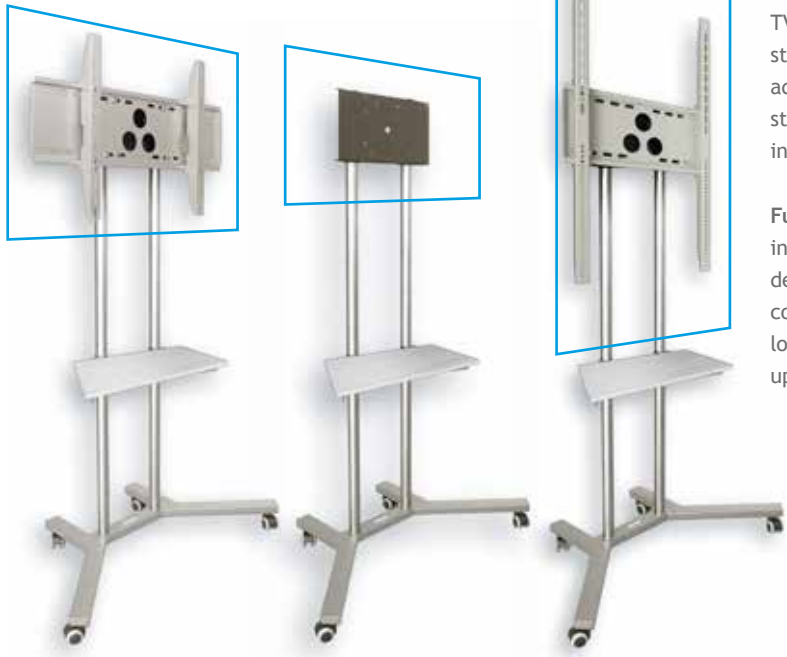

VIZ-ART GEMINI Mobil Stand

Advantages: mobile stand for LCD/ TV and monitors; elegant brushed steel finishing components; Height adjustment TV mount. This mobile TV stand with wheels is used mostly in commercial installations.

Functionality: easy flat display installation; modern eyecatching design; reliable and solid construction; height adjustment; lockable stand wheels; Capacity up to 65kg.; RAL powder coating.

Universal mobile stand for LCD/TV. Elegant brushed steel finishing components and

modern design. Suitable for every interior. Versatile and easy to use.

- Available models:
- GEMINI TV Mobil (a)
 - GEMINI LCD Mobil (b)
 - GEMINI Vertical Mobil (c)

GEMINI Mobil Stand: TV (a); LCD (b); Vertical (c);

Capacity [kg]	a: 65; b:45; c:65
Own weight [kg]	a: 21; b:13,5; c:18,5
Dimensions [mm]	D - a:568; b:1012; c:1730 W - a:568; b:1012; c:1582 H - a:568; b:1012; c:1582
Cables management	inside mount hiding cables
Security	stable installation system
Set	• stand; • mounting kit; • installation manual;
Warranty	2 years
Producer	VIZ-ART Automation Europe