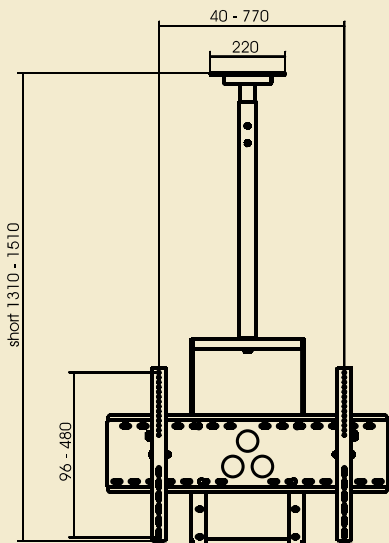

LEO Slim Mount

Advantages: new design range of ceiling LCD/TV mounts. Safe and easy installation for multiple LCD/TV models. Convenient height adjustment; popular solution for every AV installation.

Functionality: stable installation; reliable and solid construction; inside mount hiding cables; capacity up to 65kg.

Custom modification possible on individual request.

Ceiling mount for flat displays. Adjustable height & tilt installation. Inside mount hiding cables available. Suitable for prestige

commercial AV installations. Capacity up to 65kg. Standard and RAL powder coating available.

Available models: • LEO Slim Mount

LEO Slim Mount	
Capacity [kg]	65
Own weight [kg]	10,5
Extension [mm]	from 1060 mm to 1260 mm
Cables management	inside mount hiding cables
Security	stable installation system
Set	• mount; • mounting template; • mounting instruction manual;
Warranty	2 years
Producer	VIZ-ART Automation Europe