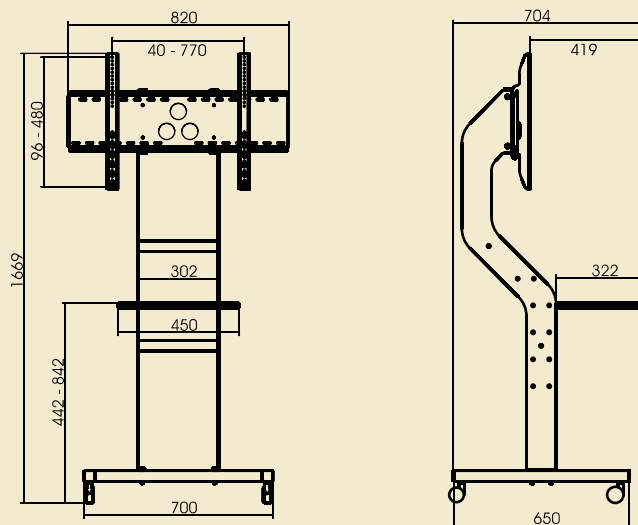

LIBRA Mobil Stand

Advantages: stabile universal stand for LCD/TV and monitors. Stand with wheels dedicated to monitors up to 75kg. For commercial installations.

Functionality: easy installation; reliable and stable construction; universal mounting for LCD/TV; Stand with wheels; optional shelf available; Capacity up to 75kg.; RAL powder coating.

Universal mobile stand for plasma and LCD monitors/TV up inches diagonal.

Used in many professional applications. Valued for stability, design and convenience of use.

Available models: • LIBRA Mobil

LIBRA Mobil Stand	
Capacity [kg]	75
Own weight [kg]	30
Dimensions [mm]	D - 350 W - 820 H - 1758
Cables management	inside mount hiding cables
Security	stable installation system
Set	• stand; • mounting instruction manual;
Warranty	2 years
Producer	VIZ-ART Automation Europe