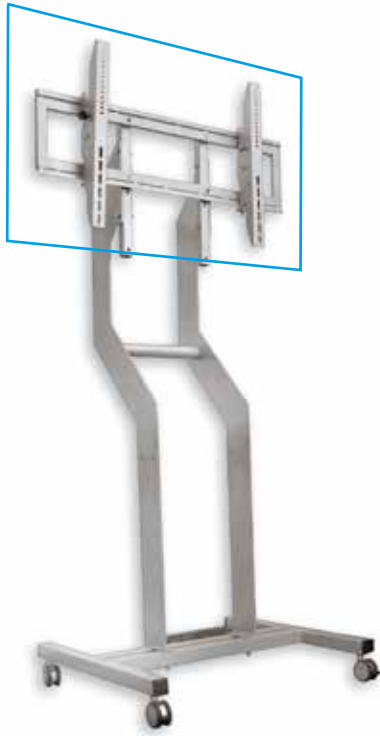

LIBRA Mobil Stand

Advantages: stabile universal stand for LCD/TV and monitors. Stand with wheels dedicated to monitors up to 75kg. For commercial installations.

Functionality: easy installation; reliable and stable construction; universal mounting for LCD/TV; Stand with wheels; optional shelf available; Capacity up to 75kg.; RAL powder coating.

Universal mobile stand for plasma and LCD monitors/TV up inches diagonal.

Used in many professional applications. Valued for stability, design and convenience of use.

Available models: • LIBRA Mobil

LIBRA Mobil Stand	
Capacity [kg]	75
Own weight [kg]	30
Dimensions [mm]	D - 350 W - 820 H - 1758
Cables management	inside mount hiding cables
Security	stable installation system
Set	• stand; • mounting instruction manual;
Warranty	2 years
Producer	VIZ-ART Automation Europe