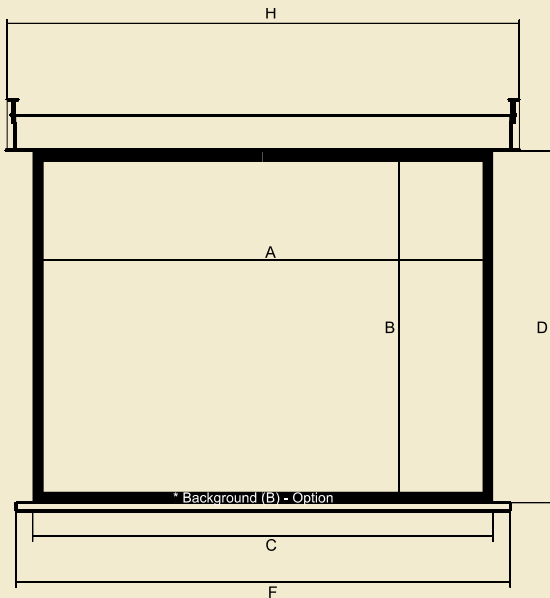

$*C = A + 100$
 $*D = B + 100$
 $E = C + 59$
 $F = C + 20$
 $G = C + 83$
 $H = C + 45$

The gap in the ceiling:
152 x (C + 104)