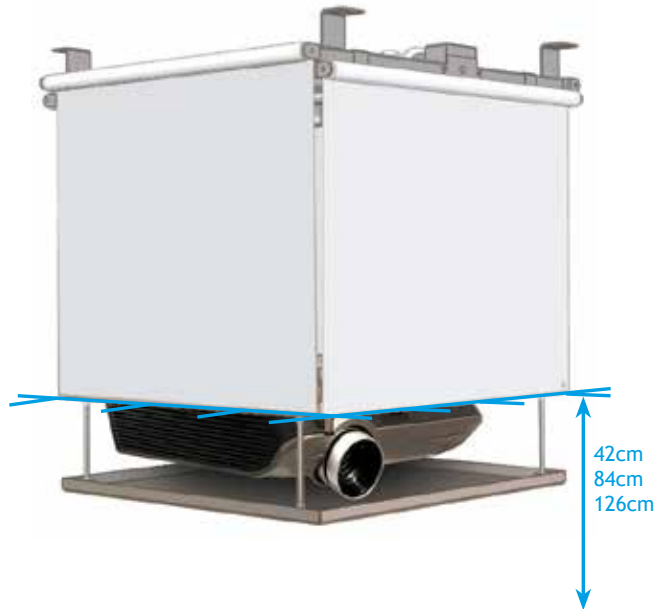

# MASKED Prestige

**Advantages of the lift:** the invisible scissor arms through to the unrolling masking blinds. This gives elegance look of the lift during projection. Capacity for a projector weight up to 25 kg and range of movement from 42 cm to 126 cm.

**Functionality:** elegance and free space in the interior; ease of use; accurate positioning and settings; adjustable limit switches; Somfy drive; control options: dry contact, IR and RF remote control, Trigger and RS232.

The lift is dedicated to elegant banquet halls and ballrooms, where to keep the style of the interior you need to hide lift arms during projection.

Available models: • MASKED Prestige 25/420 (a);  
• MASKED Prestige 25/840 (b);  
• MASKED Prestige 25/1260 (c)

## MASKED Prestige: a: 25/420; b: 25/840; c:25/1260

Extension [mm]	a: 420; b: 840; c:1260
Capacity [kg]	25
Dimensions [mm]	D 644; W 640
Control	• wall switch • option: IR, RF, Trigger, RS232 • dry contact
Engine running time	4 minutes
Installation	4 points of stability
Power supply	SOMFY, 230V 50Hz; 90W; 42dB
Security	• thermal and overload protection, • safety brake
Set	• lift; • adapter; • ceiling closing panel (frame); • mounting template; • mounting instruction manual; • wall switch; • assembly kit;
Warranty	5 years (power supply)
Producer	VIZ-ART Automation Europe