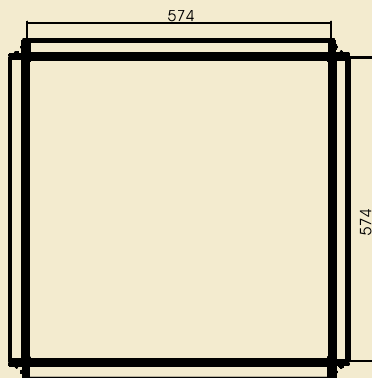

MASKED Prestige

Advantages of the lift: the invisible scissor arms through to the unrolling masking blinds. This gives elegance look of the lift during projection. Capacity for a projector weight up to 25 kg and range of movement from 42 cm to 126 cm.

Functionality: elegance and free space in the interior; ease of use; accurate positioning and settings; adjustable limit switches; Somfy drive; control options: dry contact, IR and RF remote control, Trigger and RS232.

The lift is dedicated to elegant banquet halls and ballrooms, where to keep the style of the interior you need to hide lift arms during projection.

Available models: • MASKED Prestige 25/420 (a);
• MASKED Prestige 25/840 (b);
• MASKED Prestige 25/1260 (c)

MASKED Prestige: a: 25/420; b: 25/840; c:25/1260

Extension [mm]	a: 420; b: 840; c:1260
Capacity [kg]	25
Dimensions [mm]	D 644; W 640
Control	• wall switch • option: IR, RF, Trigger, RS232 • dry contact
Engine running time	4 minutes
Installation	4 points of stability
Power supply	SOMFY, 230V 50Hz; 90W; 42dB
Security	• thermal and overload protection, • safety brake
Set	• lift; • adapter; • ceiling closing panel (frame); • mounting template; • mounting instruction manual; • wall switch; • assembly kit;
Warranty	5 years (power supply)
Producer	VIZ-ART Automation Europe