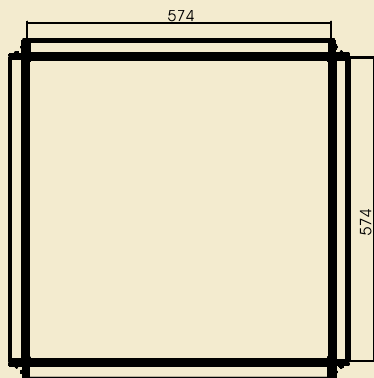

VIZ-ART MASKED Prestige

Advantages of the lift: the invisible scissor arms through to the unrolling masking blinds. This gives elegance look of the lift during projection. Capacity for a projector weight up to 25 kg and range of movement from 42 cm to 126 cm.

Functionality: elegance and free space in the interior; ease of use; accurate positioning and settings; adjustable limit switches; Somfy drive; control options: dry contact, IR and RF remote control, Trigger and RS232.

The lift is dedicated to elegant banquet halls and ballrooms, where to keep the style of the interior you need to hide lift arms during projection.

Available models: • MASKED Prestige 25/420 (a);
• MASKED Prestige 25/840 (b);
• MASKED Prestige 25/1260 (c)

MASKED Prestige: a: 25/420; b: 25/840; c:25/1260

Extension [mm]	a: 420; b: 840; c:1260
Capacity [kg]	25
Dimensions [mm]	D 644; W 640
Control	• wall switch • option: IR, RF, Trigger, RS232 • dry contact
Engine running time	4 minutes
Installation	4 points of stability
Power supply	SOMFY, 230V 50Hz; 90W; 42dB
Security	• thermal and overload protection, • safety brake
Set	• lift; • adapter; • ceiling closing panel (frame); • mounting template; • mounting instruction manual; • wall switch; • assembly kit;
Warranty	5 years (power supply)
Producer	VIZ-ART Automation Europe