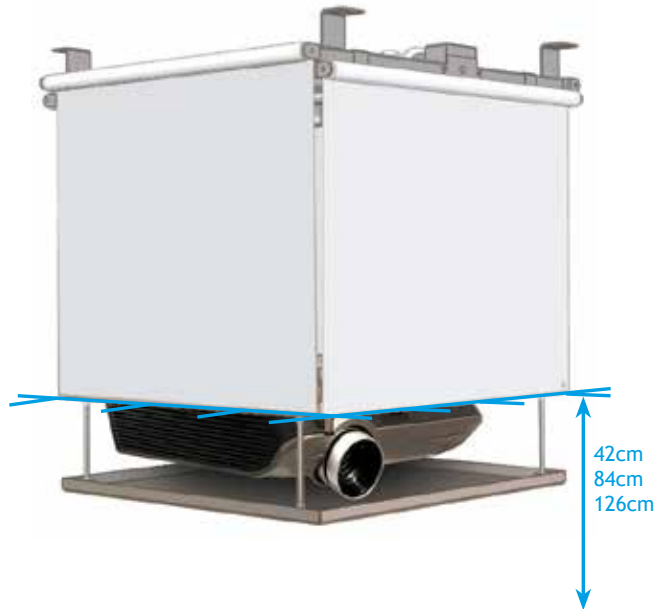

VIZ-ART MASKED Prestige

Advantages of the lift: the invisible scissor arms through to the unrolling masking blinds. This gives elegance look of the lift during projection. Capacity for a projector weight up to 25 kg and range of movement from 42 cm to 126 cm.

Functionality: elegance and free space in the interior; ease of use; accurate positioning and settings; adjustable limit switches; Somfy drive; control options: dry contact, IR and RF remote control, Trigger and RS232.

The lift is dedicated to elegant banquet halls and ballrooms, where to keep the style of the interior you need to hide lift arms during projection.

Available models: • MASKED Prestige 25/420 (a);
• MASKED Prestige 25/840 (b);
• MASKED Prestige 25/1260 (c)

MASKED Prestige: a: 25/420; b: 25/840; c:25/1260

Extension [mm]	a: 420; b: 840; c:1260
Capacity [kg]	25
Dimensions [mm]	D 644; W 640
Control	• wall switch • option: IR, RF, Trigger, RS232 • dry contact
Engine running time	4 minutes
Installation	4 points of stability
Power supply	SOMFY, 230V 50Hz; 90W; 42dB
Security	• thermal and overload protection, • safety brake
Set	• lift; • adapter; • ceiling closing panel (frame); • mounting template; • mounting instruction manual; • wall switch; • assembly kit;
Warranty	5 years (power supply)
Producer	VIZ-ART Automation Europe