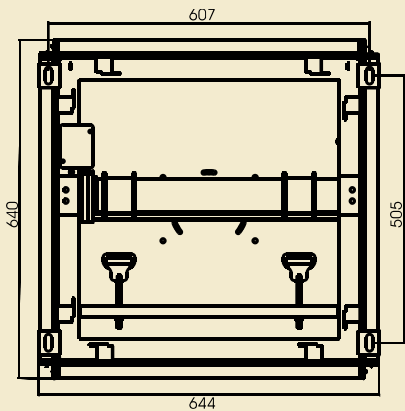

# MASKED Prestige

**Advantages of the lift:** the invisible scissor arms through to the unrolling masking blinds. This gives elegance look of the lift during projection. Capacity for a projector weight up to 25 kg and range of movement from 42 cm to 126 cm.

The lift is dedicated to elegant banquet halls and ballrooms, where to keep the style of the interior you need to hide lift arms during projection.

Available models: • MASKED Prestige 25/420 (a);  
• MASKED Prestige 25/840 (b);  
• MASKED Prestige 25/1260 (c)