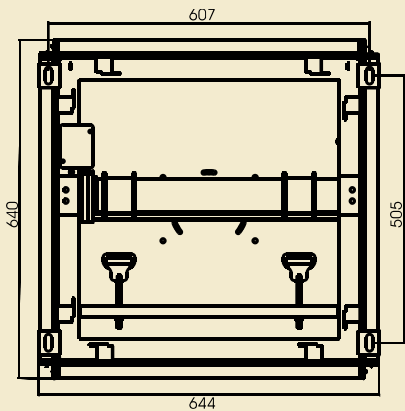

VIZ-ART MASKED Prestige

Advantages of the lift: the invisible scissor arms through to the unrolling masking blinds. This gives elegance look of the lift during projection. Capacity for a projector weight up to 25 kg and range of movement from 42 cm to 126 cm.

The lift is dedicated to elegant banquet halls and ballrooms, where to keep the style of the interior you need to hide lift arms during projection.

Available models: • MASKED Prestige 25/420 (a);
• MASKED Prestige 25/840 (b);
• MASKED Prestige 25/1260 (c)