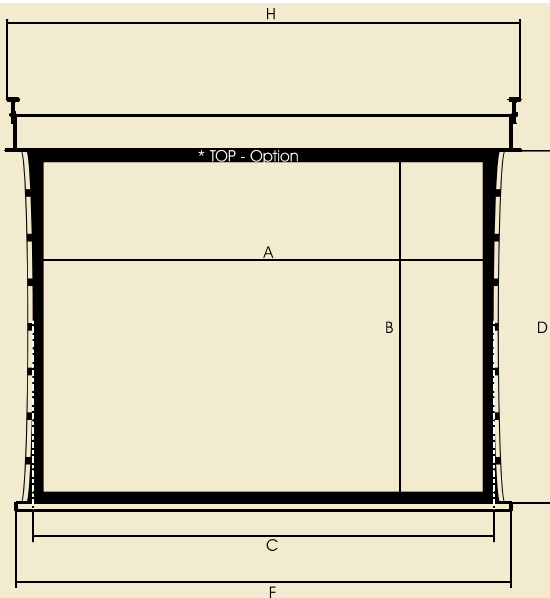

The highest line of screens for installation over a ceiling with a perfectly tensioned projection surface. Models used in interiors, where the elements that are part of the theatre are to be almost invisible. At the time of projection the screen slides

out from the ceiling and the casing remains almost imperceptible.

$$C = A + 100$$

$$D = B + 100$$

$$F = A + 280$$

$$H = A + 350$$

The gap in the ceiling:
152 x (C + 264)

Gap in the ceiling	
152	
C + 264	

Width (cm)	Size (mm)					
	4:3		16:9		16:10	
	A	B	A	B	A	B
MASKED TENSION 184	1740	1310	1740	980	1740	1090
MASKED TENSION 204	1940	1460	1940	1100	1940	1220
MASKED TENSION 224	2140	1610	2140	1210	2140	1340
MASKED TENSION 244	2340	1760	2340	1316	2340	1463
MASKED TENSION 264	2540	1910	2540	1430	2540	1590
MASKED TENSION 284	2740	2060	2740	1550	2740	1720
MASKED TENSION 334	3240	2430	3240	1830	3240	2030
MASKED TENSION 364	3540	2660	3540	2000	3540	2220

Screen MASKED TENSION

Casing	aluminium, powder coated / RAL
Installation	• inside ceiling
P. surfaces: • Matt White • Cine Grey	• 1,0G • 500g • 150° • 0,5mm • 0,8G • 490g • 170° • 0,5mm
Image aspect ratio	• 4:3 • 16:9 • 16:10 • and more
Max. Width of base [cm]	600
Control system	• wall switch • option: IR RF, Trigger 5-30V, Trigger 230V, RS232, LVC, SMART Box
Back of projection surface	black
Power supply	SOMFY, 220V-60Hz, 230V-50Hz; 42dB
Options	• „B” - Background • „BB” - top black belt • RAL - housing color
Set	• screen; • installation manual; • wall switch; • assembly kit;
Warranty	2 years (power supply)
Producer	VIZ-ART Automation Europe