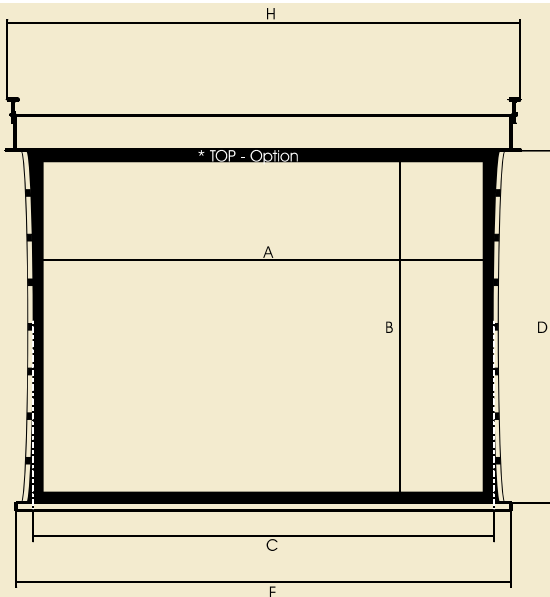

The highest line of screens for installation over a ceiling with a perfectly tensioned projection surface. Models used in interiors, where the elements that are part of the theatre are to be almost invisible. At the time of projection the screen slides

out from the ceiling and the casing remains almost imperceptible.

$C = A + 100$
 $D = B + 100$
 $F = A + 280$
 $H = A + 350$

The gap in the ceiling:
152 x (C + 264)

Gap in the ceiling	
	152
	C + 264

Width (cm)	Size (mm)					
	4:3		16:9		16:10	
	A	B	A	B	A	B
MASKED TENSION 184	1740	1310	1740	980	1740	1090
MASKED TENSION 204	1940	1460	1940	1100	1940	1220
MASKED TENSION 224	2140	1610	2140	1210	2140	1340
MASKED TENSION 244	2340	1760	2340	1316	2340	1463
MASKED TENSION 264	2540	1910	2540	1430	2540	1590
MASKED TENSION 284	2740	2060	2740	1550	2740	1720
MASKED TENSION 334	3240	2430	3240	1830	3240	2030
MASKED TENSION 364	3540	2660	3540	2000	3540	2220

Screen MASKED TENSION

Casing	aluminium, powder coated / RAL
Installation	• inside ceiling
P. surfaces:	• Matt White • Cine Grey • 1,0G • 500g • 150° • 0,5mm • 0,8G • 490g • 170° • 0,5mm
Image aspect ratio	• 4:3 • 16:9 • 16:10 • and more
Max. width of base [cm]	600
Control system	• wall switch • option: IR RF, Trigger 5-30V, Trigger 230V, RS232, LVC, SMART Box
Back of projection surface	black
Power supply	SOMFY, 220V-60Hz, 230V-50Hz; 42dB
Options	• „B” - Background • „BB” - top black belt • RAL - housing color
Set	• screen; • installation manual; • wall switch; • assembly kit;
Warranty	2 years (power supply)
Producer	VIZ-ART Automation Europe