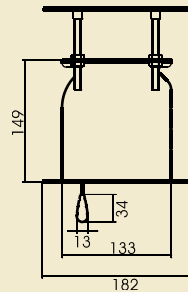

The highest line of screens for installation over a ceiling with a perfectly tensioned projection surface. Models used in interiors, where the elements that are part of the theatre are to be almost invisible. At the time of projection the screen slides

out from the ceiling and the casing remains almost imperceptible.

$$C = A + 100$$

$$D = B + 100$$

$$F = A + 280$$

$$H = A + 350$$

The gap in the ceiling:
152 x (C + 264)

Gap in the ceiling	
152	
C + 264	

Width (cm)	Size (mm)					
	4:3		16:9		16:10	
	A	B	A	B	A	B
MASKED TENSION 184	1740	1310	1740	980	1740	1090
MASKED TENSION 204	1940	1460	1940	1100	1940	1220
MASKED TENSION 224	2140	1610	2140	1210	2140	1340
MASKED TENSION 244	2340	1760	2340	1316	2340	1463
MASKED TENSION 264	2540	1910	2540	1430	2540	1590
MASKED TENSION 284	2740	2060	2740	1550	2740	1720
MASKED TENSION 334	3240	2430	3240	1830	3240	2030
MASKED TENSION 364	3540	2660	3540	2000	3540	2220

Screen MASKED TENSION

Casing	aluminium, powder coated / RAL
Installation	• inside ceiling
P. surfaces: • Matt White • Cine Grey	• 1,0G • 500g • 150° • 0,5mm • 0,8G • 490g • 170° • 0,5mm
Image aspect ratio	• 4:3 • 16:9 • 16:10 • and more
Max. Width of base [cm]	600
Control system	• wall switch • option: IR RF, Trigger 5-30V, Trigger 230V, RS232, LVC, SMART Box
Back of projection surface	black
Power supply	SOMFY, 220V-60Hz, 230V-50Hz; 42dB
Options	• „B” - Background • „BB” - top black belt • RAL - housing color
Set	• screen; • installation manual; • wall switch; • assembly kit;
Warranty	2 years (power supply)
Producer	VIZ-ART Automation Europe