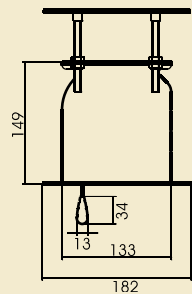

The highest line of screens for installation over a ceiling with a perfectly tensioned projection surface. Models used in interiors, where the elements that are part of the theatre are to be almost invisible. At the time of projection the screen slides

out from the ceiling and the casing remains almost imperceptible.

$C = A + 100$
 $D = B + 100$
 $F = A + 280$
 $H = A + 350$

The gap in the ceiling:
152 x (C + 264)

Gap in the ceiling	
	152
	C + 264

Width (cm)	Size (mm)					
	4:3		16:9		16:10	
	A	B	A	B	A	B
MASKED TENSION 184	1740	1310	1740	980	1740	1090
MASKED TENSION 204	1940	1460	1940	1100	1940	1220
MASKED TENSION 224	2140	1610	2140	1210	2140	1340
MASKED TENSION 244	2340	1760	2340	1316	2340	1463
MASKED TENSION 264	2540	1910	2540	1430	2540	1590
MASKED TENSION 284	2740	2060	2740	1550	2740	1720
MASKED TENSION 334	3240	2430	3240	1830	3240	2030
MASKED TENSION 364	3540	2660	3540	2000	3540	2220

Screen MASKED TENSION

Casing	aluminium, powder coated / RAL
Installation	• inside ceiling
P. surfaces:	• Matt White • Cine Grey • 1,0G • 500g • 150° • 0,5mm • 0,8G • 490g • 170° • 0,5mm
Image aspect ratio	• 4:3 • 16:9 • 16:10 • and more
Max. width of base [cm]	600
Control system	• wall switch • option: IR RF, Trigger 5-30V, Trigger 230V, RS232, LVC, SMART Box
Back of projection surface	black
Power supply	SOMFY, 220V-60Hz, 230V-50Hz; 42dB
Options	• „B” - Background • „BB” - top black belt • RAL - housing color
Set	• screen; • installation manual; • wall switch; • assembly kit;
Warranty	2 years (power supply)
Producer	VIZ-ART Automation Europe