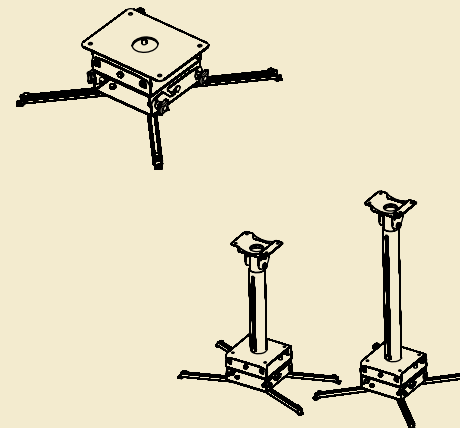

# MIDI Mount

**Advantages:** ideal for professional installation and precise adjustment with convenient projector positioning and Height-adjustment.

**Functionality:** for installation projectors, direct and several adjustment ranges; Ceiling mounted; precise adjustment on all axis; Inside mount hiding cables; Capacity up to 20 kg; RAL powder coating.

Universal projector mount for larger projectors (up to 20kg) reliable and functional with easy adjustment on all axis. Range

of adjustment 48 - 200cm and more. Mostly used for professional AV installations.

- Available models:
- MIDI Mount direct (a)
  - MIDI Mount 50-76 (b)
  - MIDI Mount 68-112 (c)

MIDI Mount: direct (a); 50-76 (b); 68-112 (c)	
Extension [mm]	a: direct; b:50-76; c:68-112
Capacity [kg]	20
Own weight [kg]	a: 3; b: 4; c:5
Dimensions [mm]	D - 138 W - 90 H - a: 114; b: 500/760; c: 680/1120
Cables management	inside mount hiding cables
Security	stable installation system
Set	• mount; • mounting template; • mounting instruction manual;
Warranty	2 years
Producer	VIZ-ART Automation Europe