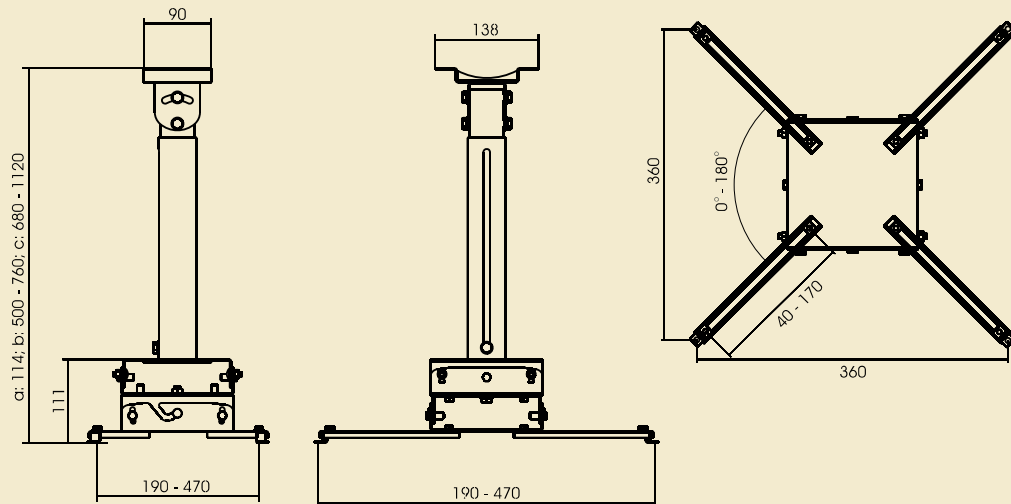

# MIDI Mount

**Advantages:** ideal for professional installation and precise adjustment with convenient projector positioning and Height-adjustment.

**Functionality:** for installation projectors, direct and several adjustment ranges; Ceiling mounted; precise adjustment on all axis; Inside mount hiding cables; Capacity up to 20 kg; RAL powder coating.

Universal projector mount for larger projectors (up to 20kg) reliable and functional with easy adjustment on all axis. Range

of adjustment 48 - 200cm and more. Mostly used for professional AV installations.

- Available models:
- MIDI Mount direct (a)
  - MIDI Mount 50-76 (b)
  - MIDI Mount 68-112 (c)

MIDI Mount: direct (a); 50-76 (b); 68-112 (c)	
Extension [mm]	a: direct; b:50-76; c:68-112
Capacity [kg]	20
Own weight [kg]	a: 3; b: 4; c:5
Dimensions [mm]	D - 138 W - 90 H - a: 114; b: 500/760; c: 680/1120
Cables management	inside mount hiding cables
Security	stable installation system
Set	• mount; • mounting template; • mounting instruction manual;
Warranty	2 years
Producer	VIZ-ART Automation Europe