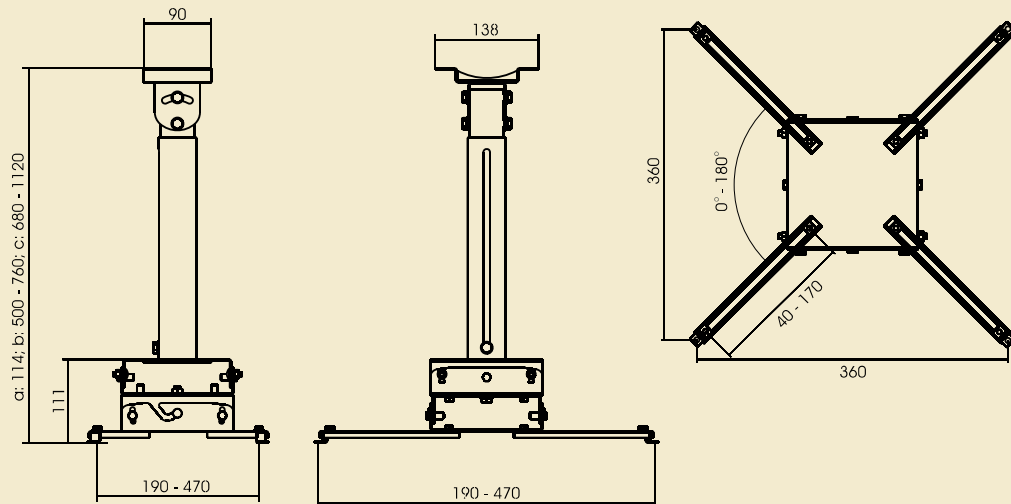

# VIZ-ART MIDI Mount

**Advantages:** ideal for professional installation and precise adjustment with convenient projector positioning and Height-adjustment.

**Functionality:** for installation projectors, direct and several adjustment ranges; Ceiling mounted; precise adjustment on all axis; Inside mount hiding cables; Capacity up to 20 kg; RAL powder coating.

Universal projector mount for larger projectors (up to 20kg) reliable and functional with easy adjustment on all axis. Range

of adjustment 48 - 200cm and more. Mostly used for professional AV installations.

- Available models:
- MIDI Mount direct (a)
  - MIDI Mount 50-76 (b)
  - MIDI Mount 68-112 (c)

MIDI Mount: direct (a); 50-76 (b); 68-112 (c)	
Extension [mm]	a: direct; b:50-76; c:68-112
Capacity [kg]	20
Own weight [kg]	a: 3; b: 4; c:5
Dimensions [mm]	D - 138 W - 90 H - a: 114; b: 500/760; c: 680/1120
Cables management	inside mount hiding cables
Security	stable installation system
Set	• mount; • mounting template; • mounting instruction manual;
Warranty	2 years
Producer	VIZ-ART Automation Europe