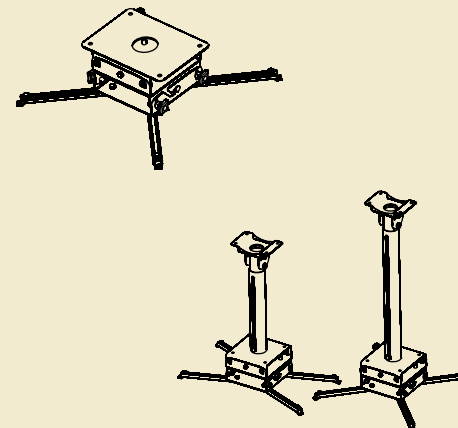

# VIZ-ART MIDI Mount

**Advantages:** ideal for professional installation and precise adjustment with convenient projector positioning and Height-adjustment.

**Functionality:** for installation projectors, direct and several adjustment ranges; Ceiling mounted; precise adjustment on all axis; Inside mount hiding cables; Capacity up to 20 kg; RAL powder coating.

Universal projector mount for larger projectors (up to 20kg) reliable and functional with easy adjustment on all axis. Range

of adjustment 48 - 200cm and more. Mostly used for professional AV installations.

- Available models:
- MIDI Mount direct (a)
  - MIDI Mount 50-76 (b)
  - MIDI Mount 68-112 (c)

MIDI Mount: direct (a); 50-76 (b); 68-112 (c)	
Extension [mm]	a: direct; b:50-76; c:68-112
Capacity [kg]	20
Own weight [kg]	a: 3; b: 4; c:5
Dimensions [mm]	D - 138 W - 90 H - a: 114; b: 500/760; c: 680/1120
Cables management	inside mount hiding cables
Security	stable installation system
Set	• mount; • mounting template; • mounting instruction manual;
Warranty	2 years
Producer	VIZ-ART Automation Europe