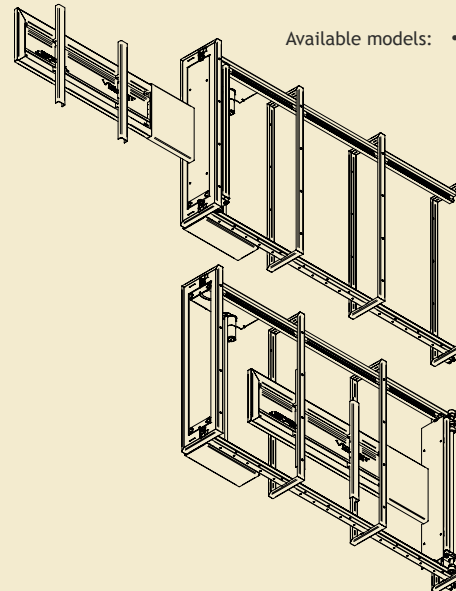

SIDE-LIFT Pro

Advantages of the lift: used in original projects with a TV that slides out horizontally, where comfortable use and high quality are important. SIDE-lift is chosen for modern interiors.

Functionality: precise and quiet operation; a part of the piece of furniture moves when the TV slides out; high precision of settings; Somfy drive; control options: IR and RF, Trigger and RS232.

Horizontal lift for TV sets that slides them out of the side of a piece of furniture, enclosure or partition wall (horizontally). Meets

the expectations of users and designers, and is practised in interesting interior designs with a TV that slides out of a fitting.

to 140cm

Available models: • SIDE-LIFT Pro

SIDE-LIFT Pro	
TV dimensions range	to 55"
Capacity [kg]	50
Own weight [kg]	70
Extension [mm]	1400
Installation	<ul style="list-style-type: none"> • wall • furnitures
Remote control	<ul style="list-style-type: none"> • wall switch • option: IR, RF, Trigger, RS232 • SMART Box
Stop positions	adjustable - programmed
Power supply	SOMFY, 230V 50Hz; 190W
Security	<ul style="list-style-type: none"> • moving elements covered inside • CE certificates
Set	<ul style="list-style-type: none"> • lift • elements to mounting TV • mounting instruction manual
Warranty	5 years (power supply)
Producer	VIZ-ART Automation Europe