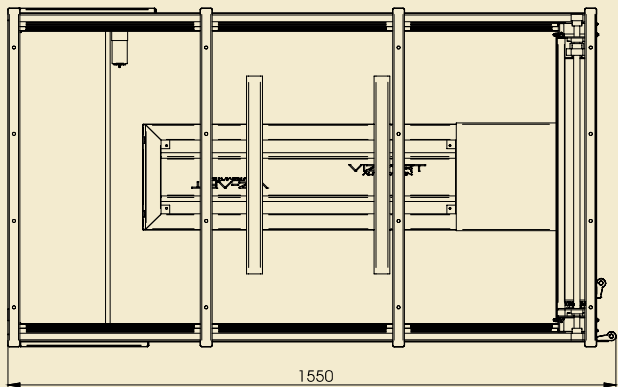

SIDE-LIFT Pro

Advantages of the lift: used in original projects with a TV that slides out horizontally, where comfortable use and high quality are important. SIDE-lift is chosen for modern interiors.

Functionality: precise and quiet operation; a part of the piece of furniture moves when the TV slides out; high precision of settings; Somfy drive; control options: IR and RF, Trigger and RS232.

Horizontal lift for TV sets that slides them out of the side of a piece of furniture, enclosure or partition wall (horizontally). Meets

the expectations of users and designers, and is practised in interesting interior designs with a TV that slides out of a fitting.

to 140cm

Available models: • SIDE-LIFT Pro

SIDE-LIFT Pro	
TV dimensions range	to 55"
Capacity [kg]	50
Own weight [kg]	70
Extension [mm]	1400
Installation	<ul style="list-style-type: none"> • wall • furnitures
Remote control	<ul style="list-style-type: none"> • wall switch • option: IR, RF, Trigger, RS232 • SMART Box
Stop positions	adjustable - programmed
Power supply	SOMFY, 230V 50Hz; 190W
Security	<ul style="list-style-type: none"> • moving elements covered inside • CE certificates
Set	<ul style="list-style-type: none"> • lift • elements to mounting TV • mounting instruction manual
Warranty	5 years (power supply)
Producer	VIZ-ART Automation Europe