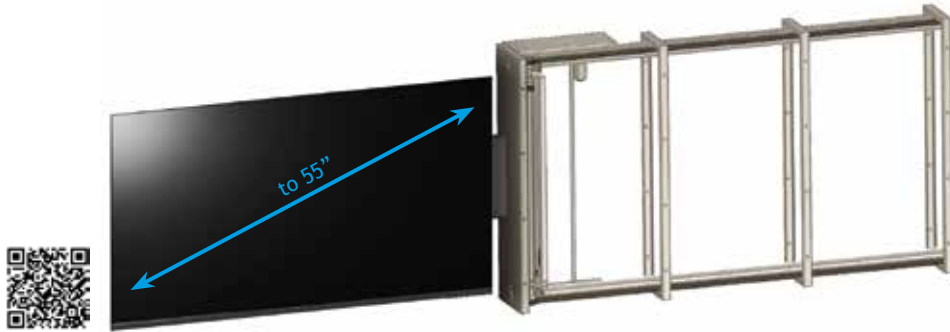

SIDE-LIFT Pro

Advantages of the lift: used in original projects with a TV that slides out horizontally, where comfortable use and high quality are important. SIDE-lift is chosen for modern interiors.

Functionality: precise and quiet operation; a part of the piece of furniture moves when the TV slides out; high precision of settings; Somfy drive; control options: IR and RF, Trigger and RS232.

Horizontal lift for TV sets that slides them out of the side of a piece of furniture, enclosure or partition wall (horizontally). Meets

the expectations of users and designers, and is practised in interesting interior designs with a TV that slides out of a fitting.

to 140cm

Available models: • SIDE-LIFT Pro

SIDE-LIFT Pro	
TV dimensions range	to 55"
Capacity [kg]	50
Own weight [kg]	70
Extension [mm]	1400
Installation	<ul style="list-style-type: none"> • wall • furnitures
Remote control	<ul style="list-style-type: none"> • wall switch • option: IR, RF, Trigger, RS232 • SMART Box
Stop positions	adjustable - programmed
Power supply	SOMFY, 230V 50Hz; 190W
Security	<ul style="list-style-type: none"> • moving elements covered inside • CE certificates
Set	<ul style="list-style-type: none"> • lift • elements to mounting TV • mounting instruction manual
Warranty	5 years (power supply)
Producer	VIZ-ART Automation Europe