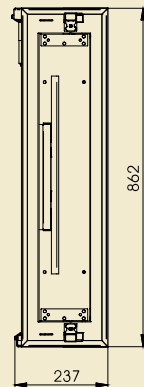

SIDE-LIFT Pro

Advantages of the lift: used in original projects with a TV that slides out horizontally, where comfortable use and high quality are important. SIDE-lift is chosen for modern interiors.

Functionality: precise and quiet operation; a part of the piece of furniture moves when the TV slides out; high precision of settings; Somfy drive; control options: IR and RF, Trigger and RS232.

Horizontal lift for TV sets that slides them out of the side of a piece of furniture, enclosure or partition wall (horizontally). Meets

the expectations of users and designers, and is practised in interesting interior designs with a TV that slides out of a fitting.

to 140cm

Available models: • SIDE-LIFT Pro

SIDE-LIFT Pro	
TV dimensions range	to 55"
Capacity [kg]	50
Own weight [kg]	70
Extension [mm]	1400
Installation	<ul style="list-style-type: none"> • wall • furnitures
Remote control	<ul style="list-style-type: none"> • wall switch • option: IR, RF, Trigger, RS232 • SMART Box
Stop positions	adjustable - programmed
Power supply	SOMFY, 230V 50Hz; 190W
Security	<ul style="list-style-type: none"> • moving elements covered inside • CE certificates
Set	<ul style="list-style-type: none"> • lift • elements to mounting TV • mounting instruction manual
Warranty	5 years (power supply)
Producer	VIZ-ART Automation Europe