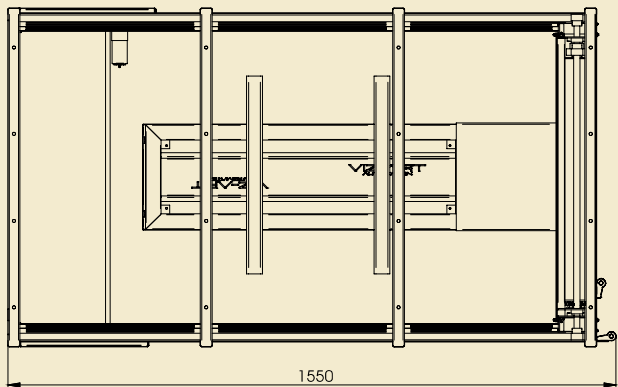

to 140cm

Horizontal lift for TV sets that slides them out of the side of a piece of furniture, enclosure or partition wall (horizontally). Meets

the expectations of users and designers, and is practised in interesting interior designs with a TV that slides out of a fitting.

Available models: • SIDE-LIFT PRO

Version 2.0

SIDE-LIFT PRO	
Space on TV [mm]	W: 1340 x H: 720 x D: 60
Capacity [kg]	50
Own weight [kg]	70
Extension [mm]	1400
Installation	<ul style="list-style-type: none"> • wall • furnitures • niche
Remote control	<ul style="list-style-type: none"> • wall switch • option: IR, RF, Trigger, RS232, LVC, SMART Box
Stop positions	adjustable - programmed
Power supply	SOMFY, 220V-60Hz, 230V-50Hz; 90W; 42dB
Security	<ul style="list-style-type: none"> • moving elements covered inside • CE certificates
Set	<ul style="list-style-type: none"> • lift • elements to mounting TV • installation manual
Warranty	2 years (power supply)
Producer	VIZ-ART Automation Europe