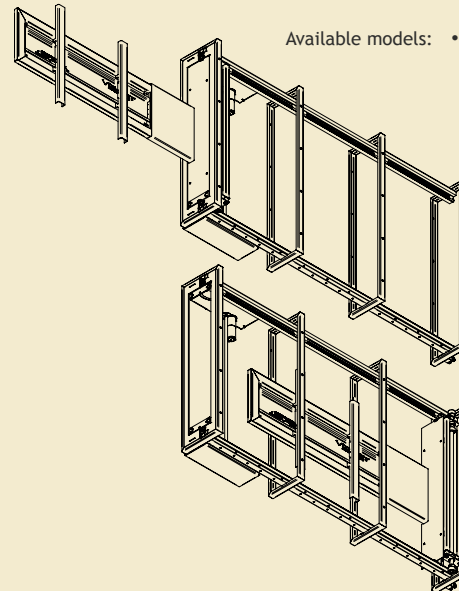

VIZ-ART SIDE-LIFT PRO

Advantages of the lift: used in original projects with a TV that slides out horizontally, where comfortable use and high quality are important. SIDE-lift is chosen for modern interiors.

Functionality: precise and quiet operation; a part of the piece of furniture moves when the TV slides out; high precision of settings; Somfy drive; control options: IR and RF, Trigger and RS232, LVC, SMART Box.

to 140cm

Horizontal lift for TV sets that slides them out of the side of a piece of furniture, enclosure or partition wall (horizontally). Meets

the expectations of users and designers, and is practised in interesting interior designs with a TV that slides out of a fitting.

Available models: • SIDE-LIFT PRO

Version 2.0

SIDE-LIFT PRO	
Space on TV [mm]	W: 1340 x H: 720 x D: 60
Capacity [kg]	50
Own weight [kg]	70
Extension [mm]	1400
Installation	<ul style="list-style-type: none"> • wall • furnitures • niche
Remote control	<ul style="list-style-type: none"> • wall switch • option: IR, RF, Trigger, RS232, LVC, SMART Box
Stop positions	adjustable - programmed
Power supply	SOMFY, 220V-60Hz, 230V-50Hz; 90W; 42dB
Security	<ul style="list-style-type: none"> • moving elements covered inside • CE certificates
Set	<ul style="list-style-type: none"> • lift • elements to mounting TV • installation manual
Warranty	2 years (power supply)
Producer	VIZ-ART Automation Europe