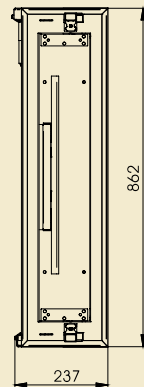

Functionality: precise and quiet operation; a part of the piece of furniture moves when the TV slides out; high precision of settings; Somfy drive; control options: IR and RF, Trigger and RS232, LVC, SMART Box.

to 140cm

Horizontal lift for TV sets that slides them out of the side of a piece of furniture, enclosure or partition wall (horizontally). Meets

the expectations of users and designers, and is practised in interesting interior designs with a TV that slides out of a fitting.

Available models: • SIDE-LIFT PRO

Version 2.0

SIDE-LIFT PRO	
Space on TV [mm]	W: 1340 x H: 720 x D: 60
Capacity [kg]	50
Own weight [kg]	70
Extension [mm]	1400
Installation	<ul style="list-style-type: none"> • wall • furnitures • niche
Remote control	<ul style="list-style-type: none"> • wall switch • option: IR, RF, Trigger, RS232, LVC, SMART Box
Stop positions	adjustable - programmed
Power supply	SOMFY, 220V-60Hz, 230V-50Hz; 90W; 42dB
Security	<ul style="list-style-type: none"> • moving elements covered inside • CE certificates
Set	<ul style="list-style-type: none"> • lift • elements to mounting TV • installation manual
Warranty	2 years (power supply)
Producer	VIZ-ART Automation Europe