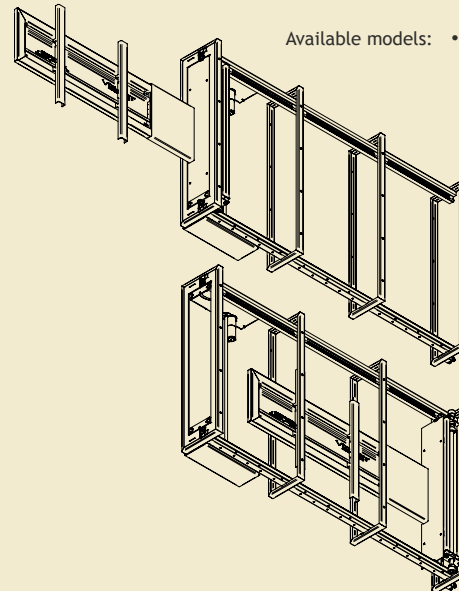

SIDE-LIFT PRO

to 140cm

Advantages of the lift: used in original projects with a TV that slides out horizontally, where comfortable use and high quality are important. SIDE-lift is chosen for modern interiors.

Functionality: precise and quiet operation; a part of the piece of furniture moves when the TV slides out; high precision of settings; Somfy drive; control options: IR and RF, Trigger and RS232, LVC, SMART Box.

Horizontal lift for TV sets that slides them out of the side of a piece of furniture, enclosure or partition wall (horizontally). Meets

the expectations of users and designers, and is practised in interesting interior designs with a TV that slides out of a fitting.

Available models: • SIDE-LIFT PRO

Version 2.0

SIDE-LIFT PRO	
Space on TV [mm]	W: 1340 x H: 720 x D: 60
Capacity [kg]	50
Own weight [kg]	70
Extension [mm]	1400
Installation	<ul style="list-style-type: none"> • wall • furnitures • niche
Remote control	<ul style="list-style-type: none"> • wall switch • option: IR, RF, Trigger, RS232, LVC, SMART Box
Stop positions	adjustable - programmed
Power supply	SOMFY, 220V-60Hz, 230V-50Hz; 90W; 42dB
Security	<ul style="list-style-type: none"> • moving elements covered inside • CE certificates
Set	<ul style="list-style-type: none"> • lift • elements to mounting TV • installation manual
Warranty	2 years (power supply)
Producer	VIZ-ART Automation Europe