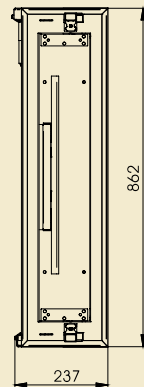

SIDE-LIFT PRO

to 140cm

Advantages of the lift: used in original projects with a TV that slides out horizontally, where comfortable use and high quality are important. SIDE-lift is chosen for modern interiors.

Functionality: precise and quiet operation; a part of the piece of furniture moves when the TV slides out; high precision of settings; Somfy drive; control options: IR and RF, Trigger and RS232, LVC, SMART Box.

Horizontal lift for TV sets that slides them out of the side of a piece of furniture, enclosure or partition wall (horizontally). Meets

the expectations of users and designers, and is practised in interesting interior designs with a TV that slides out of a fitting.

Available models: • SIDE-LIFT PRO

Version 2.0

SIDE-LIFT PRO	
Space on TV [mm]	W: 1340 x H: 720 x D: 60
Capacity [kg]	50
Own weight [kg]	70
Extension [mm]	1400
Installation	<ul style="list-style-type: none"> • wall • furnitures • niche
Remote control	<ul style="list-style-type: none"> • wall switch • option: IR, RF, Trigger, RS232, LVC, SMART Box
Stop positions	adjustable - programmed
Power supply	SOMFY, 220V-60Hz, 230V-50Hz; 90W; 42dB
Security	<ul style="list-style-type: none"> • moving elements covered inside • CE certificates
Set	<ul style="list-style-type: none"> • lift • elements to mounting TV • installation manual
Warranty	2 years (power supply)
Producer	VIZ-ART Automation Europe