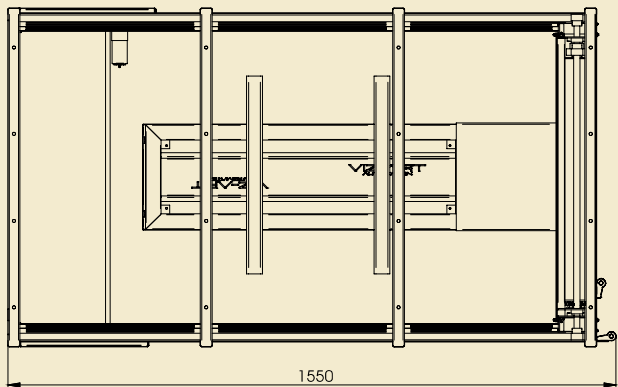

SIDE-LIFT PRO

to 140cm

Advantages of the lift: used in original projects with a TV that slides out horizontally, where comfortable use and high quality are important. SIDE-lift is chosen for modern interiors.

Horizontal lift for TV sets that slides them out of the side of a piece of furniture, enclosure or partition wall (horizontally). Meets

the expectations of users and designers, and is practised in interesting interior designs with a TV that slides out of a fitting.

Available models: • SIDE-LIFT PRO

Version 2.0

SIDE-LIFT PRO	
Space on TV [mm]	W: 1340 x H: 720 x D: 60
Capacity [kg]	50
Own weight [kg]	70
Extension [mm]	1400
Installation	<ul style="list-style-type: none"> • wall • furnitures • niche
Remote control	<ul style="list-style-type: none"> • wall switch • option: IR, RF, Trigger, RS232, LVC, SMART Box
Stop positions	adjustable - programmed
Power supply	SOMFY, 220V-60Hz, 230V-50Hz; 90W; 42dB
Security	<ul style="list-style-type: none"> • moving elements covered inside • CE certificates
Set	<ul style="list-style-type: none"> • lift • elements to mounting TV • installation manual
Warranty	2 years (power supply)
Producer	VIZ-ART Automation Europe