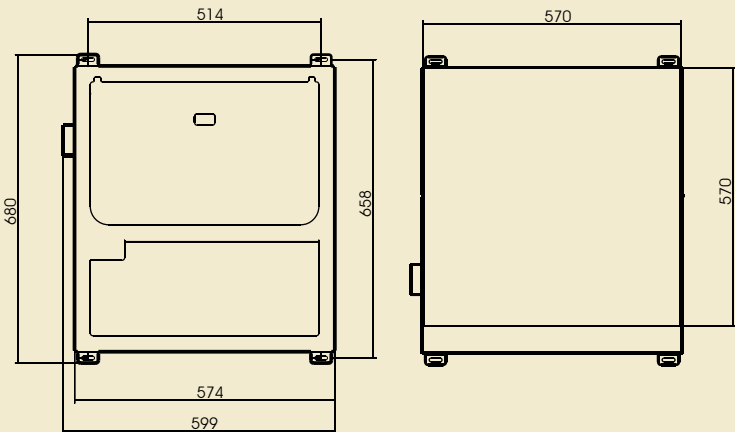

VIZ-ART SIMPLE Slim

Advantages of the lift: the minimum lift height after folding 1,6 cm allows the projector to be installed together with the lift in an 8 cm space above the ceiling.

Functionality: elegance and free space in the interior; ease of use; accurate positioning and settings; adjustable limit switches; Somfy drive; control options: IR and RF remote control, Trigger and RS232, LVC, SMART Box.

Ceiling lift for projectors with an exceptionally a small height - only 1,6 cm when closed. Chosen for many AV setups in residences and conference rooms. The projector simply descends from the ceiling for the presentation time.

SIMPLE Slim: a: 15/350; b: 15/720; c:15/1100; d: 15/1440; e:15/1800	
Extension [mm]	a: 350; b: 720; c:1100; d: 1440; e:1800
Capacity [kg]	15
Dimensions [mm]	D 680; W 608
Installation space [mm]	H projector + a: 16; b: 34 c: 52; d: 69; e:86
Max dimensions of projector [mm]	W - 460; D - optimal 536; H - without limit
Mounting hole in the ceiling[mm]	575x575
Remote control	• wall switch • option: IR, RF, Trigger, RS232, LVC, SMART Box
Continuous functioning of the engine	4 minutes
Installation	4 points of stability
Power supply	SOMFY, 220V-60Hz, 230V-50Hz; 90W; 42dB
Security	• thermal and overload protection, • safety brake
Set	• lift; • adapter; • ceiling closing panel (frame); • mounting template; • mounting instruction manual; • wall switch; • assembly kit;
Warranty	2 years (power supply)
Producer	VIZ-ART Automation Europe

35cm
72cm
110cm
144cm
180cm

- Available models:
- SIMPLE Slim 15/350 (a);
 - SIMPLE Slim 15/720 (b);
 - SIMPLE Slim 15/1100 (c);
 - SIMPLE Slim 15/1440 (d);
 - SIMPLE Slim 15/1800 (e);