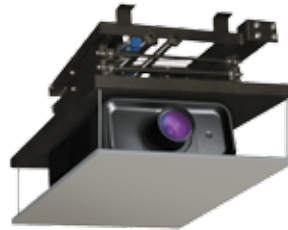

SPAVMAX 60

a: 42cm;
b: 78cm;
c: 156cm;
d: 196cm;
e: 280cm;
f: 350cm;
g: 420cm

Advantages of the lift: capacity for a projector weight up to 60 kg and a range of movement from 42 cm to 4200 cm. It makes possible to choose the best lift model for the most crucial AV project.

Functionality: reliability; durable construction; mechanical limit switches; Somfy drive; control options: IR and RF remote control, Trigger, RS232, LVC, SMART Box.

Lifts designed and dedicated to large projectors and professional AV installations. Famous, thanks to their robustness and reliability. Recommended for the most demanding projects and Audio Video setups.

SPAVMAX 60	
Extension [mm]	a: 420; b: 780; c: 1560; d: 1960; e: 2800; f: 3500; g: 4200
Capacity [kg]	60
Own weight [kg]	a: 31; b: 34; c: 40; d: 43; e: 49; f: 55; g: 61
Dimensions [mm]	D 750; W 650
Installation space [mm] (without projector)	a: 128; b: 186; c: 302; d: 359; e: 475; f: 591; g: 650
Max dimensions of projector [mm]	W - 610; D - 680; H - without limit
Mounting hole in the ceiling [mm] (minimum)	755x655
Remote control	<ul style="list-style-type: none"> • wall switch • option: IR, RF, Trigger, RS232, LVC, SMART Box
Continuous functioning of the engine	4 minutes
Installation	4 points of stability
Power supply	SOMFY, 220V-60Hz, 230V-50Hz; 90W; 42dB
Security	<ul style="list-style-type: none"> • thermal and overload protection, • safety brake
Set	<ul style="list-style-type: none"> • lift; • adapter; • ceiling closing panel (frame); • mounting instruction manual; • wall switch; • assembly kit;
Warranty	2 years (power supply)
Producer	VIZ-ART Automation Europe