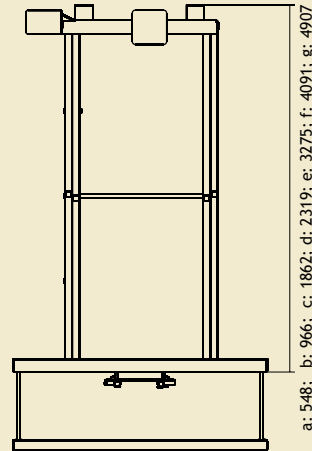

SPAVMAX 60

a: 42cm;
b: 78cm;
c: 156cm;
d: 196cm;
e: 280cm;
f: 350cm;
g: 420cm

Advantages of the lift: capacity for a projector weight up to 60 kg and a range of movement from 42 cm to 4200 cm. It makes possible to choose the best lift model for the most crucial AV project.

SPAVMAX 60	
Extension [mm]	a: 420; b: 780; c: 1560; d: 1960; e: 2800; f: 3500; g: 4200
Capacity [kg]	60
Own weight [kg]	a: 31; b: 34; c: 40; d: 43; e: 49; f: 55; g: 61
Dimensions [mm]	D 750; W 650
Installation space [mm] (without projector)	a: 128; b: 186; c: 302; d: 359; e: 475; f: 591; g: 650
Max dimensions of projector [mm]	W - 610; D - 680; H - without limit
Mounting hole in the ceiling [mm] (minimum)	755x655
Remote control	<ul style="list-style-type: none"> • wall switch • option: IR, RF, Trigger, RS232, LVC, SMART Box
Continuous functioning of the engine	4 minutes
Installation	4 points of stability
Power supply	SOMFY, 220V-60Hz, 230V-50Hz; 90W; 42dB
Security	<ul style="list-style-type: none"> • thermal and overload protection, • safety brake
Set	<ul style="list-style-type: none"> • lift; • adapter; • ceiling closing panel (frame); • mounting instruction manual; • wall switch; • assembly kit;
Warranty	2 years (power supply)
Producer	VIZ-ART Automation Europe