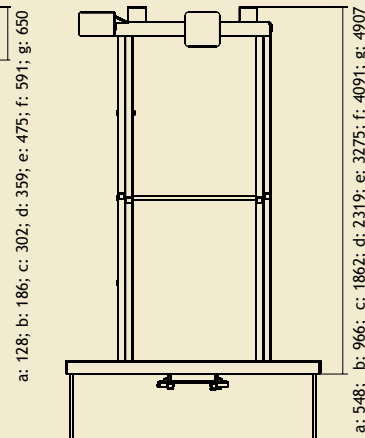

VIZ-ART SPAVMAX 60

a: 42cm;
b: 78cm;
c: 156cm;
d: 196cm;
e: 280cm;
f: 350cm;
g: 420cm

Advantages of the lift: capacity for a projector weight up to 60 kg and a range of movement from 42 cm to 4200 cm. It makes possible to choose the best lift model for the most crucial AV project.

SPAVMAX 60	
Extension [mm]	a: 420; b: 780; c: 1560; d: 1960; e: 2800; f: 3500; g: 4200
Capacity [kg]	60
Own weight [kg]	a: 31; b: 34; c: 40; d: 43; e: 49; f: 55; g: 61
Dimensions [mm]	D 750; W 650
Installation space [mm] (without projector)	a: 128; b: 186; c: 302; d: 359; e: 475; f: 591; g: 650
Max dimensions of projector [mm]	W - 610; D - 680; H - without limit
Mounting hole in the ceiling [mm] (minimum)	755x655
Remote control	<ul style="list-style-type: none"> • wall switch • option: IR, RF, Trigger, RS232, LVC, SMART Box
Continuous functioning of the engine	4 minutes
Installation	4 points of stability
Power supply	SOMFY, 220V-60Hz, 230V-50Hz; 90W; 42dB
Security	<ul style="list-style-type: none"> • thermal and overload protection, • safety brake
Set	<ul style="list-style-type: none"> • lift; • adapter; • ceiling closing panel (frame); • mounting template; • mounting instruction manual; • wall switch; • assembly kit;
Warranty	2 years (power supply)
Producer	VIZ-ART Automation Europe