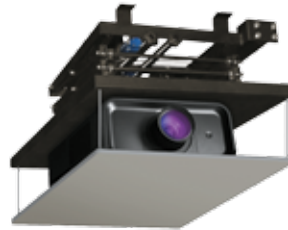

VIZ-ART SPAVMAX 60

a: 42cm;
b: 78cm;
c: 156cm;
d: 196cm;
e: 280cm;
f: 350cm;
g: 420cm

Advantages of the lift: capacity for a projector weight up to 60 kg and a range of movement from 42 cm to 4200 cm. It makes possible to choose the best lift model for the most crucial AV project.

Functionality: reliability; durable construction; mechanical limit switches; Somfy drive; control options: IR and RF remote control, Trigger, RS232, LVC, SMART Box.

Lifts designed and dedicated to large projectors and professional AV installations. Famous, thanks to their robustness and reliability. Recommended for the most demanding projects and Audio Video setups.

SPAVMAX 60	
Extension [mm]	a: 420; b: 780; c: 1560; d: 1960; e: 2800; f: 3500; g: 4200
Capacity [kg]	60
Own weight [kg]	a: 31; b: 34; c: 40; d: 43; e: 49; f: 55; g: 61
Dimensions [mm]	D 750; W 650
Installation space [mm] (without projector)	a: 128; b: 186; c: 302; d: 359; e: 475; f: 591; g: 650
Max dimensions of projector [mm]	W - 610; D - 680; H - without limit
Mounting hole in the ceiling [mm] (minimum)	755x655
Remote control	<ul style="list-style-type: none"> • wall switch • option: IR, RF, Trigger, RS232, LVC, SMART Box
Continuous functioning of the engine	4 minutes
Installation	4 points of stability
Power supply	SOMFY, 220V-60Hz, 230V-50Hz; 90W; 42dB
Security	<ul style="list-style-type: none"> • thermal and overload protection, • safety brake
Set	<ul style="list-style-type: none"> • lift; • adapter; • ceiling closing panel (frame); • mounting template; • mounting instruction manual; • wall switch; • assembly kit;
Warranty	2 years (power supply)
Producer	VIZ-ART Automation Europe