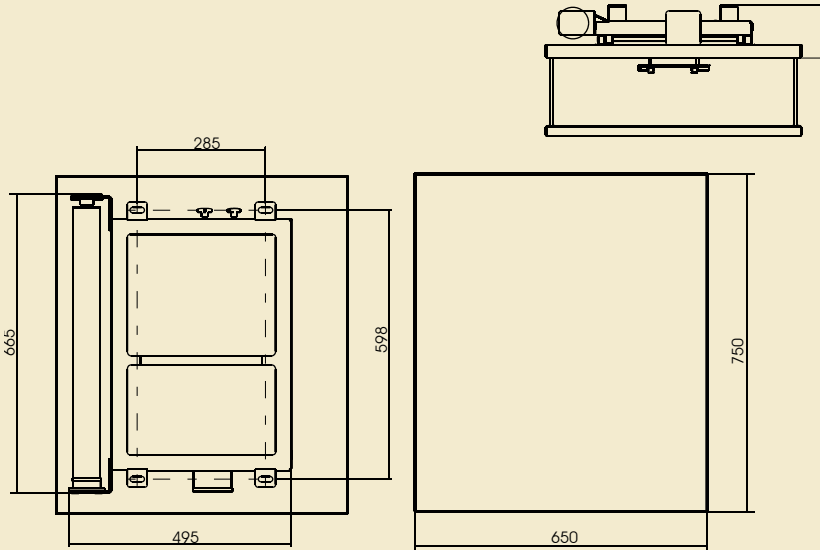

SPAVMAX 60

a: 42cm;
b: 78cm;
c: 156cm;
d: 196cm;
e: 280cm;
f: 350cm;
g: 420cm

Advantages of the lift: capacity for a projector weight up to 60 kg and a range of movement from 42 cm to 4200 cm. It makes possible to choose the best lift model for the most crucial AV project.

SPAVMAX 60	
Extension [mm]	a: 420; b: 780; c: 1560; d: 1960; e: 2800; f: 3500; g: 4200
Capacity [kg]	60
Own weight [kg]	a: 31; b: 34; c: 40; d: 43; e: 49; f: 55; g: 61
Dimensions [mm]	D 750; W 650
Installation space [mm] (without projector)	a: 128; b: 186; c: 302; d: 359; e: 475; f: 591; g: 650
Max dimensions of projector [mm]	W - 610; D - 680; H - without limit
Mounting hole in the ceiling [mm] (minimum)	755x655
Remote control	<ul style="list-style-type: none"> • wall switch • option: IR, RF, Trigger, RS232, LVC, SMART Box
Continuous functioning of the engine	4 minutes
Installation	4 points of stability
Power supply	SOMFY, 220V-60Hz, 230V-50Hz; 90W; 42dB
Security	<ul style="list-style-type: none"> • thermal and overload protection, • safety brake
Set	<ul style="list-style-type: none"> • lift; • adapter; • ceiling closing panel (frame); • mounting instruction manual; • wall switch; • assembly kit;
Warranty	2 years (power supply)
Producer	VIZ-ART Automation Europe

Available models:

- SPAVMAX 60/420 (a);
- SPAVMAX 60/780 (b);
- SPAVMAX 60/1560 (c);
- SPAVMAX 60/1960 (d);
- SPAVMAX 60/2800 (e);
- SPAVMAX 60/3500 (f);
- SPAVMAX 60/4200 (g)

Version 2.0