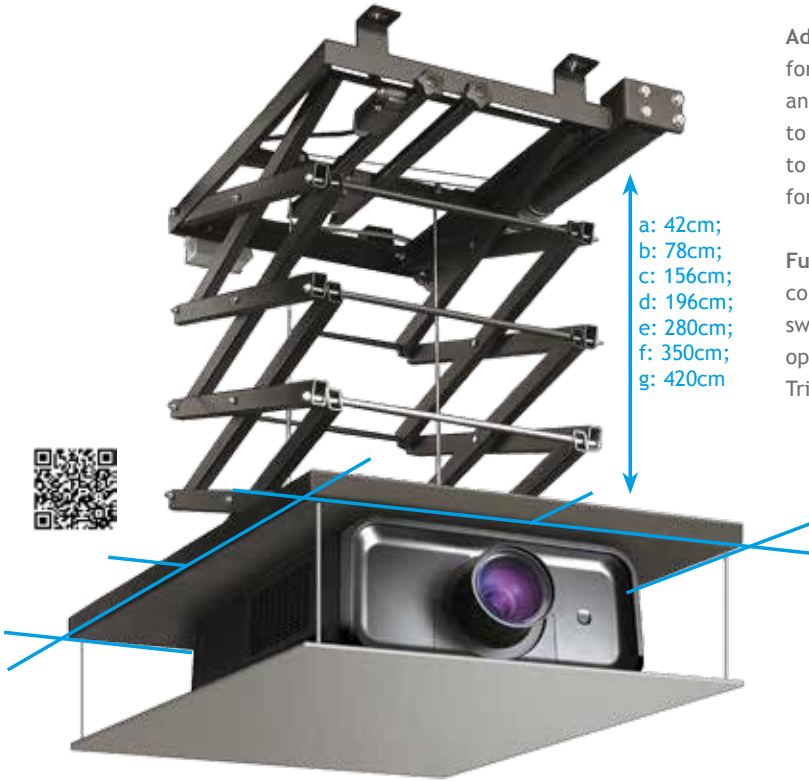

SPAVMAX 60

a: 42cm;
b: 78cm;
c: 156cm;
d: 196cm;
e: 280cm;
f: 350cm;
g: 420cm

Advantages of the lift: capacity for a projector weight up to 60 kg and a range of movement from 42 cm to 4200 cm. It makes possible to choose the best lift model for the most crucial AV project.

Functionality: reliability; durable construction; mechanical limit switches; Somfy drive; control options: IR and RF remote control, Trigger, RS232, LVC, SMART Box.

Lifts designed and dedicated to large projectors and professional AV installations. Famous, thanks to their robustness and reliability. Recommended for the most demanding projects and Audio Video setups.

SPAVMAX 60	
Extension [mm]	a: 420; b: 780; c: 1560; d: 1960; e: 2800; f: 3500; g: 4200
Capacity [kg]	60
Own weight [kg]	a: 31; b: 34; c: 40; d: 43; e: 49; f: 55; g: 61
Dimensions [mm]	D 750; W 650
Installation space [mm] (without projector)	a: 128; b: 186; c: 302; d: 359; e: 475; f: 591; g: 650
Max dimensions of projector [mm]	W - 610; D - 680; H - without limit
Mounting hole in the ceiling [mm] (minimum)	755x655
Remote control	<ul style="list-style-type: none"> • wall switch • option: IR, RF, Trigger, RS232, LVC, SMART Box
Continuous functioning of the engine	4 minutes
Installation	4 points of stability
Power supply	SOMFY, 220V-60Hz, 230V-50Hz; 90W; 42dB
Security	<ul style="list-style-type: none"> • thermal and overload protection, • safety brake
Set	<ul style="list-style-type: none"> • lift; • adapter; • ceiling closing panel (frame); • mounting instruction manual; • wall switch; • assembly kit;
Warranty	2 years (power supply)
Producer	VIZ-ART Automation Europe