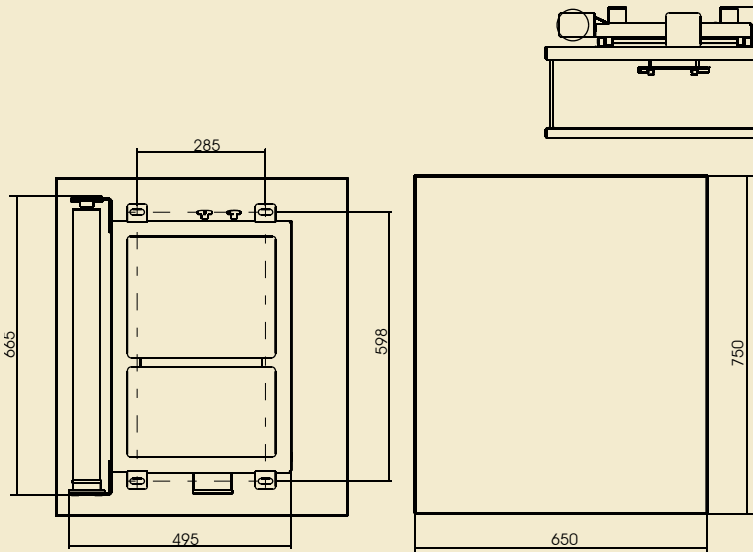

VIZ-ART SPAVMAX 60

a: 42cm;
b: 78cm;
c: 156cm;
d: 196cm;
e: 280cm;
f: 350cm;
g: 420cm

Advantages of the lift: capacity for a projector weight up to 60 kg and a range of movement from 42 cm to 4200 cm. It makes possible to choose the best lift model for the most crucial AV project.

SPAVMAX 60	
Extension [mm]	a: 420; b: 780; c: 1560; d: 1960; e: 2800; f: 3500; g: 4200
Capacity [kg]	60
Own weight [kg]	a: 31; b: 34; c: 40; d: 43; e: 49; f: 55; g: 61
Dimensions [mm]	D 750; W 650
Installation space [mm] (without projector)	a: 128; b: 186; c: 302; d: 359; e: 475; f: 591; g: 650
Max dimensions of projector [mm]	W - 610; D - 680; H - without limit
Mounting hole in the ceiling [mm] (minimum)	755x655
Remote control	<ul style="list-style-type: none"> • wall switch • option: IR, RF, Trigger, RS232, LVC, SMART Box
Continuous functioning of the engine	4 minutes
Installation	4 points of stability
Power supply	SOMFY, 220V-60Hz, 230V-50Hz; 90W; 42dB
Security	<ul style="list-style-type: none"> • thermal and overload protection, • safety brake
Set	<ul style="list-style-type: none"> • lift; • adapter; • ceiling closing panel (frame); • mounting template; • mounting instruction manual; • wall switch; • assembly kit;
Warranty	2 years (power supply)
Producer	VIZ-ART Automation Europe

Available models:

- SPAVMAX 60/420 (a);
- SPAVMAX 60/780 (b);
- SPAVMAX 60/1560 (c);
- SPAVMAX 60/1960 (d);
- SPAVMAX 60/2800 (e);
- SPAVMAX 60/3500 (f);
- SPAVMAX 60/4200 (g)