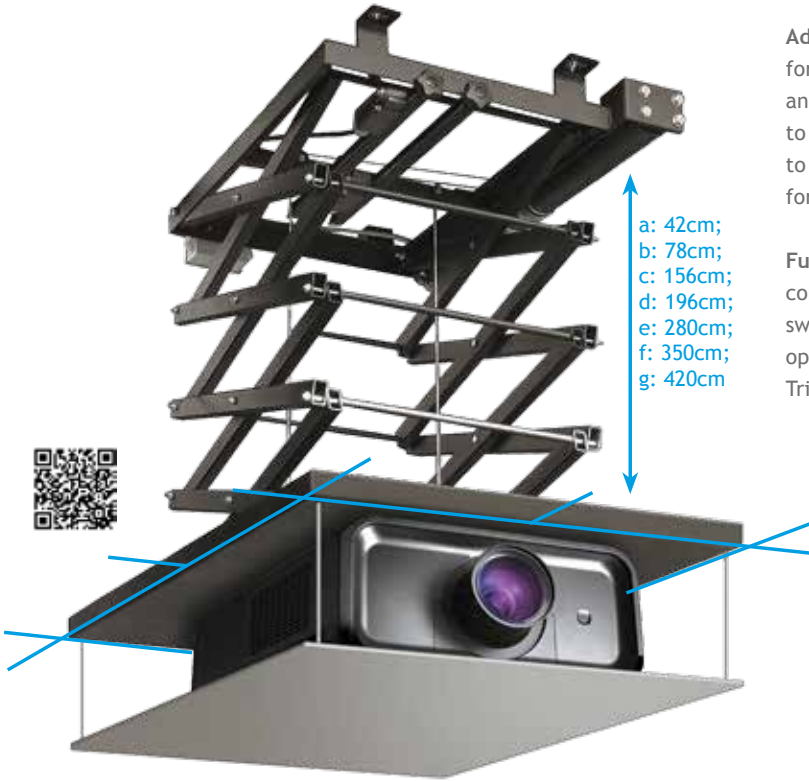

VIZ-ART SPAVMAX 60

a: 42cm;
b: 78cm;
c: 156cm;
d: 196cm;
e: 280cm;
f: 350cm;
g: 420cm

Advantages of the lift: capacity for a projector weight up to 60 kg and a range of movement from 42 cm to 4200 cm. It makes possible to choose the best lift model for the most crucial AV project.

Functionality: reliability; durable construction; mechanical limit switches; Somfy drive; control options: IR and RF remote control, Trigger, RS232, LVC, SMART Box.

Lifts designed and dedicated to large projectors and professional AV installations. Famous, thanks to their robustness and reliability. Recommended for the most demanding projects and Audio Video setups.

SPAVMAX 60	
Extension [mm]	a: 420; b: 780; c: 1560; d: 1960; e: 2800; f: 3500; g: 4200
Capacity [kg]	60
Own weight [kg]	a: 31; b: 34; c: 40; d: 43; e: 49; f: 55; g: 61
Dimensions [mm]	D 750; W 650
Installation space [mm] (without projector)	a: 128; b: 186; c: 302; d: 359; e: 475; f: 591; g: 650
Max dimensions of projector [mm]	W - 610; D - 680; H - without limit
Mounting hole in the ceiling [mm] (minimum)	755x655
Remote control	<ul style="list-style-type: none"> • wall switch • option: IR, RF, Trigger, RS232, LVC, SMART Box
Continuous functioning of the engine	4 minutes
Installation	4 points of stability
Power supply	SOMFY, 220V-60Hz, 230V-50Hz; 90W; 42dB
Security	<ul style="list-style-type: none"> • thermal and overload protection, • safety brake
Set	<ul style="list-style-type: none"> • lift; • adapter; • ceiling closing panel (frame); • mounting template; • mounting instruction manual; • wall switch; • assembly kit;
Warranty	2 years (power supply)
Producer	VIZ-ART Automation Europe