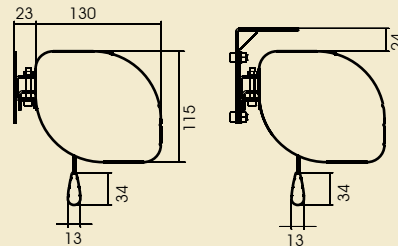

The latest screen design with a Tension system. The white casing (or according to RAL*) and full customization are the features of a dream screen.

$$C = A + 100$$

$$D = B + 100$$

$$E = A + 319$$

$$F = A + 290$$

$$G > A - 860 \text{ and } G < A - 360$$

Width (cm)	Size (mm)					
	4:3		16:9		16:10	
	A	B	A	B	A	B
SUPER NOVA T. 184	1740	1310	1740	980	1740	1090
SUPER NOVA T. 204	1940	1460	1940	1090	1940	1220
SUPER NOVA T. 224	2140	1610	2140	1210	2140	1340
SUPER NOVA T. 244	2340	1760	2340	1320	2340	1470
SUPER NOVA T. 264	2540	1910	2540	1430	2540	1590
SUPER NOVA T. 284	2740	2060	2740	1540	2740	1720
SUPER NOVA T. 304	2940	2210	2940	1660	2940	1840
SUPER NOVA T. 354	3440	2580	3440	1940	3440	2150
SUPER NOVA T. 384	3740	2810	3740	2110	3740	2340
SUPER NOVA T. 404	3940	2960	3940	2220	3940	2470

Screen SUPER NOVA TENSION	
Casing	aluminium, powder coated RAL
Installation	<ul style="list-style-type: none"> ceiling; wall
P. surfaces:	<ul style="list-style-type: none"> Matt White Cine Grey <ul style="list-style-type: none"> 1,0G • 500g • 150° • 0,5mm 0,8G • 490g • 170° • 0,5mm
Image aspect ratio	<ul style="list-style-type: none"> 4:3 16:9 16:10 and more
Max. Width of base [cm]	500
Control system	<ul style="list-style-type: none"> wall switch option: IR RF, Trigger 5-30V, Trigger 230V, LVC, SMART Box
Back of projection surface	black (except Perforated M. W.)
Power supply	SOMFY, 220V-60Hz, 230V-50Hz; 42dB
Options	<ul style="list-style-type: none"> „B” - Background „BB” - top black belt case colours RAL + LED
„B” Background Frame	width - 5cm
Set	<ul style="list-style-type: none"> screen; installation manual; wall switch; assembly kit;
Warranty	2 years (power supply)
Producer	VIZ-ART Automation Europe