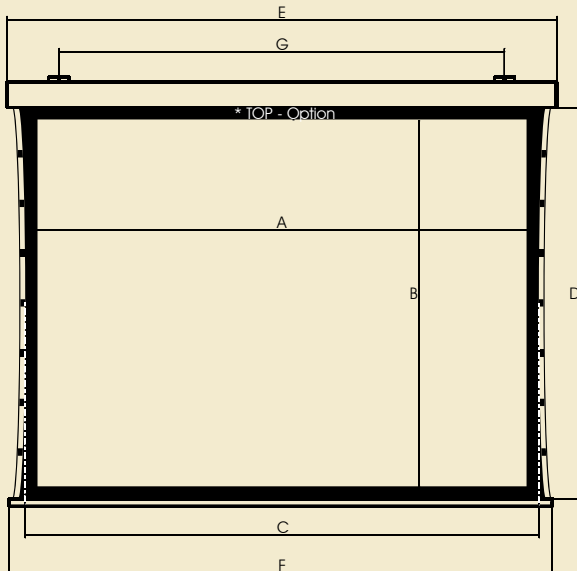

The latest screen design with a Tension system. The white casing (or according to RAL*) and full customization are the features of a dream screen.

$$C = A + 100$$

$$D = B + 100$$

$$E = A + 319$$

$$F = A + 290$$

$$G > A - 860 \text{ and } G < A - 360$$

Width (cm)	Size (mm)					
	4:3		16:9		16:10	
	A	B	A	B	A	B
SUPER NOVA T. 184	1740	1310	1740	980	1740	1090
SUPER NOVA T. 204	1940	1460	1940	1090	1940	1220
SUPER NOVA T. 224	2140	1610	2140	1210	2140	1340
SUPER NOVA T. 244	2340	1760	2340	1320	2340	1470
SUPER NOVA T. 264	2540	1910	2540	1430	2540	1590
SUPER NOVA T. 284	2740	2060	2740	1540	2740	1720
SUPER NOVA T. 304	2940	2210	2940	1660	2940	1840
SUPER NOVA T. 354	3440	2580	3440	1940	3440	2150
SUPER NOVA T. 384	3740	2810	3740	2110	3740	2340
SUPER NOVA T. 404	3940	2960	3940	2220	3940	2470

Screen SUPER NOVA TENSION	
Casing	aluminium, powder coated RAL
Installation	<ul style="list-style-type: none"> ceiling; wall
P. surfaces:	<ul style="list-style-type: none"> Matt White Cine Grey <ul style="list-style-type: none"> 1,0G • 500g • 150° • 0,5mm 0,8G • 490g • 170° • 0,5mm
Image aspect ratio	<ul style="list-style-type: none"> 4:3 16:9 16:10 and more
Max. Width of base [cm]	500
Control system	<ul style="list-style-type: none"> wall switch option: IR RF, Trigger 5-30V, Trigger 230V, LVC, SMART Box
Back of projection surface	black (except Perforated M. W.)
Power supply	SOMFY, 220V-60Hz, 230V-50Hz; 42dB
Options	<ul style="list-style-type: none"> „B” - Background „BB” - top black belt case colours RAL + LED
„B” Background Frame	width - 5cm
Set	<ul style="list-style-type: none"> screen; installation manual; wall switch; assembly kit;
Warranty	2 years (power supply)
Producer	VIZ-ART Automation Europe