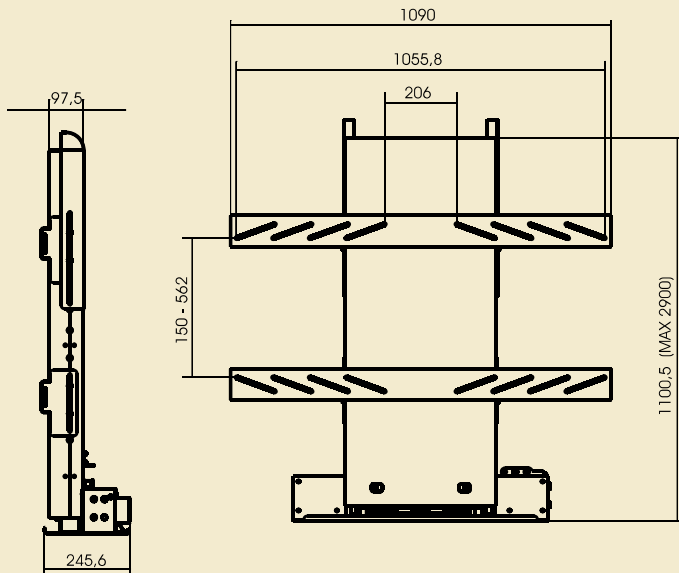

VMAX-LIFT 95

Advantages of the lift: Smooth movement with high loads ready for smart home and smart office installations; TV slides out on a selected height reliable operation in demanding AV set-ups capacity up to 75kg. Note: in ceiling installation capacity of lift is 35kg.

Functionality: Lift range of movement 140 cm; a convenient way of presenting information in prestigious locations;

Professional lift for LCD TV sets up to 95" diagonal. It slides out the TV or the video wall switcher from the floor or furniture.

Used in exceptional commercial, residential, and public interiors. Precision of the structure ensures durability and reliability.

Available models: • VMAX-LIFT 95

VMAX V-LIFT 95	
Max TV height [mm]	1350
Capacity [kg]	75, in ceiling option 35
Own weight [kg]	60
Extension [mm]	1400
Installation	<ul style="list-style-type: none"> ceiling furniture
Dimensions of lift [mm]	W - 1090; D - 246; H - 1100
Remote control	<ul style="list-style-type: none"> wall switch option: IR, RF, Trigger, RS232, LVC, SMART Box
Power supply	SOMFY, 220V-60Hz, 230V-50Hz; 90W; 42dB
Security	overload and thermal protection
Set	<ul style="list-style-type: none"> lift TV bracket cable guide assembly kit wall switch mounting instruction manual
Warranty	2 years (power supply)
Producer	VIZ-ART Automation Europe