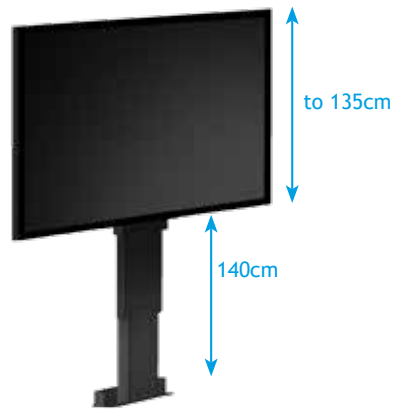

VMAX-LIFT 95

Advantages of the lift: Smooth movement with high loads ready for smart home and smart office installations; TV slides out on a selected height reliable operation in demanding AV set-ups capacity up to 75kg. Note: in ceiling installation capacity of lift is 35kg.

Functionality: Lift range of movement 140 cm; a convenient way of presenting information in prestigious locations;

Professional lift for LCD TV sets up to 95" diagonal. It slides out the TV or the video wall switcher from the floor or furniture.

Used in exceptional commercial, residential, and public interiors. Precision of the structure ensures durability and reliability.

Available models: • VMAX-LIFT 95

VMAX V-LIFT 95	
Max TV height [mm]	1350
Capacity [kg]	75, in ceiling option 35
Own weight [kg]	60
Extension [mm]	1400
Installation	<ul style="list-style-type: none"> ceiling furniture
Dimensions of lift [mm]	W - 1090; D - 246; H - 1100
Remote control	<ul style="list-style-type: none"> wall switch option: IR, RF, Trigger, RS232, LVC, SMART Box
Power supply	SOMFY, 220V-60Hz, 230V-50Hz; 90W; 42dB
Security	overload and thermal protection
Set	<ul style="list-style-type: none"> lift TV bracket cable guide assembly kit wall switch mounting instruction manual
Warranty	2 years (power supply)
Producer	VIZ-ART Automation Europe